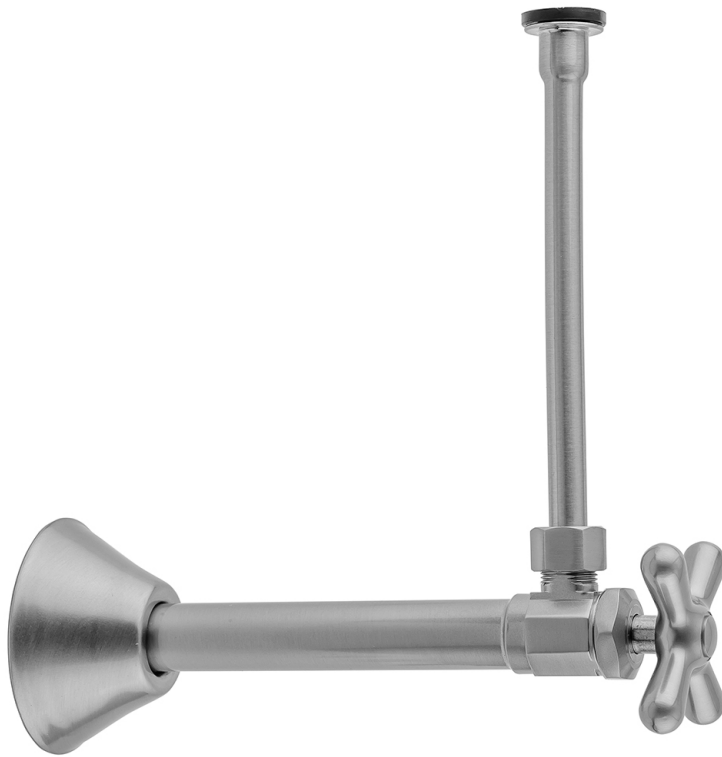

# Multi Turn Angle Pattern 1/2" Copper (Sweat Fit) x 3/8" O.D. Toilet Supply Kit with Cross Handle, 20" Supply Tube, Escutcheon

**Model #: 582X-72-**

### FEATURES:

- Complete Toilet Supply Kit
- Kit contains:
  - (1) Multi Turn Angle Pattern 1/2" Copper (Sweat Fit) x 3/8" O.D. Compression Supply Valve with Cross Handle P/N 582X
  - (1) 20" Copper Supply Tube P/N 772
  - (1) Escutcheon P/N 7116
  - Not available in AB, ACU, BKN, BU, CB, GPH, MBK, PCU, PEW, PG, SB, SC, SCU, SG, ULB, AUB, WH, & JACLO=COLOR

### AVAILABLE FINISHES:

Polished Chrome (PCH)    Satin Nickel (SN)    Polished Nickel (PN)  
Oil-Rubbed Bronze (ORB)    Polished Brass (PB)    Vintage Bronze (VB)

### SPECIFICATION DRAWING:

COMPONENTS	
DESCRIPTION	QTY:
ANGLE VALVE - STANDARD CROSS HANDLE	1
20" X 3/8" O.D. SUPPLY TUBE	1
ESCUTCHEON	1
PLASTIC FILL VALVE COUPLING NUT	1