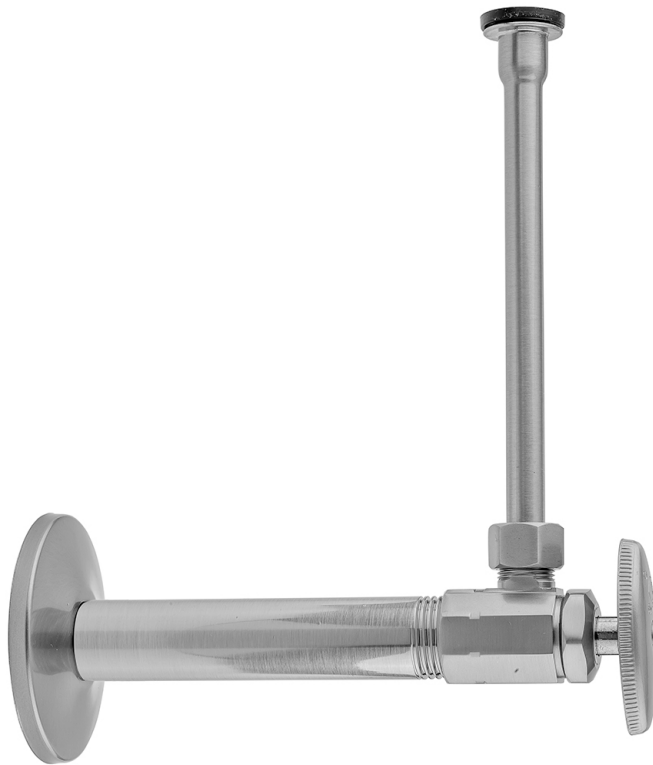

Multi Turn Angle Pattern 3/8" IPS x 3/8" O.D. Toilet Supply Kit with Oval Handle, 20" Supply Tube, Escutcheon

Model #: 585-72-

FEATURES:

- Complete Toilet Supply Kit
- Kit contains:
 - (1) Multi Turn Angle Pattern 3/8" IPS x 3/8" O.D. Compression Supply Valve with Oval Handle P/N 585
 - (1) 20" Copper Supply Tube P/N 772
 - (1) Escutcheon P/N 740
 - (1) 3/8" Brass Nipple P/N 801-38.4
 - Not available in AB, ACU, BKN, BU, CB, GPH, MBK, PCU, PEW, PG, SB, SC, SCU, SG, ULB, AUB, WH, & JACLO=COLOR

AVAILABLE FINISHES:

Polished Chrome (PCH) Satin Nickel (SN) Polished Nickel (PN)
 Oil-Rubbed Bronze (ORB) Polished Brass (PB) Vintage Bronze (VB)

SPECIFICATION DRAWING:

COMPONENTS	
DESCRIPTION	QTY:
ANGLE VALVE - OVAL HANDLE	1
20" X 3/8" O.D. SUPPLY TUBE	1
ESCUTCHEON	1
4" NIPPLE	1
PLASTIC FILL VALVE COUPLING NUT	1

AVAILABLE HANDLES: