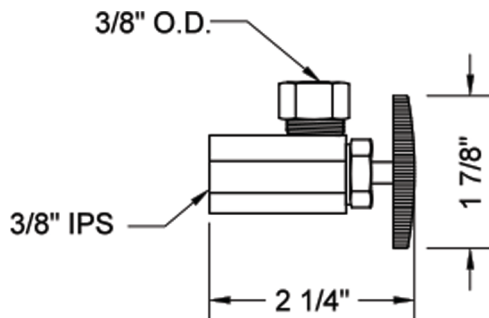

Multi Turn Angle Pattern 3/8" IPS x 3/8" O.D. Supply Valve with Oval Handle

Model #: 585-

FEATURES:

- Angle pattern IPS x 3/8" O.D. multi turn compression style valve
- 3/8" IPS inlet x 3/8" O.D. compression outlet
- All brass body and stem
- Not available in AB, ACU, BKN, BU, CB, GPH, MBK, PCU, PEW, PG, SB, SC, SCU, SG, ULB, AUB, WH, & JACLO=COLOR

AVAILABLE FINISHES:

Polished Chrome (PCH) Satin Nickel (SN) Polished Nickel (PN)
Oil-Rubbed Bronze (ORB) Polished Brass (PB) Vintage Bronze (VB)

SPECIFICATION DRAWING:

AVAILABLE HANDLES:

COMPLIANCES:

Complies with: ASME A112.18.1-2012/CSA B125.1-12