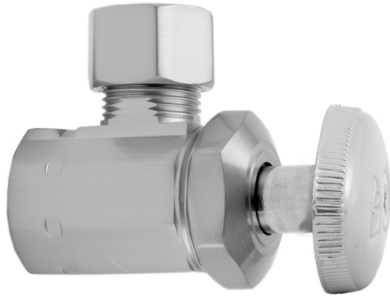

Multi Turn Angle Pattern 3/8" IPS x 3/8" O.D. Supply Valve with Oval Handle

Model #: 585-

FEATURES:

- Angle pattern IPS x 3/8" O.D. multi turn compression style valve
- 3/8" IPS inlet x 3/8" O.D. compression outlet
- All brass body and stem
- Not available in AB, ACU, BKN, BU, CB, GPH, MBK, PCU, PEW, PG, SB, SC, SCU, SG, ULB, AUB, WH, & JACLO=COLOR

AVAILABLE FINISHES:

Polished Chrome (PCH) Satin Nickel (SN) Polished Nickel (PN)
Oil-Rubbed Bronze (ORB) Polished Brass (PB) Vintage Bronze (VB)

SPECIFICATION DRAWING:

AVAILABLE HANDLES:

COMPLIANCES:

Complies with: ASME A112.18.1-2012/CSA B125.1-12