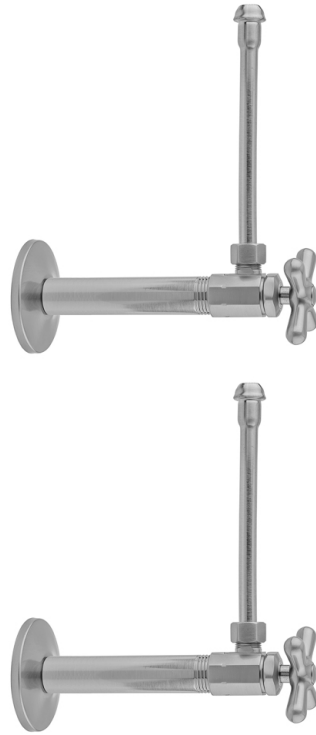

# Multi Turn Angle Pattern 3/8" IPS x 3/8" O.D. Faucet Supply Kit with Cross Handle, 20" Supply Tubes, Escutcheons

**Model #: 585X-62-**

### FEATURES:

- Complete Faucet Supply Kit
- Kit contains:
  - (2) Multi Turn Angle Pattern 3/8" IPS x 3/8" O.D. Supply Valve with Cross Handle P/N 585X
  - (2) 20" Copper Supply Tubes P/N 662
  - (2) Escutcheons P/N 740
  - (2) 3/8" Brass Nipples P/N 801-38.4
  - Not available in AB, ACU, BKN, BU, CB, GPH, MBK, PCU, PEW, PG, SB, SC, SCU, SG, ULB, AUB, WH, & JACLO=COLOR

### AVAILABLE FINISHES:

Polished Chrome (PCH)    Satin Nickel (SN)    Polished Nickel (PN)  
Oil-Rubbed Bronze (ORB)    Polished Brass (PB)    Vintage Bronze (VB)

### SPECIFICATION DRAWING:

COMPONENTS	
DESCRIPTION	QTY:
ANGLE VALVE - STANDARD CROSS HANDLE	2
20" X 3/8" O.D. SUPPLY TUBE	2
ESCUTCHEON	2
4" NIPPLE	2