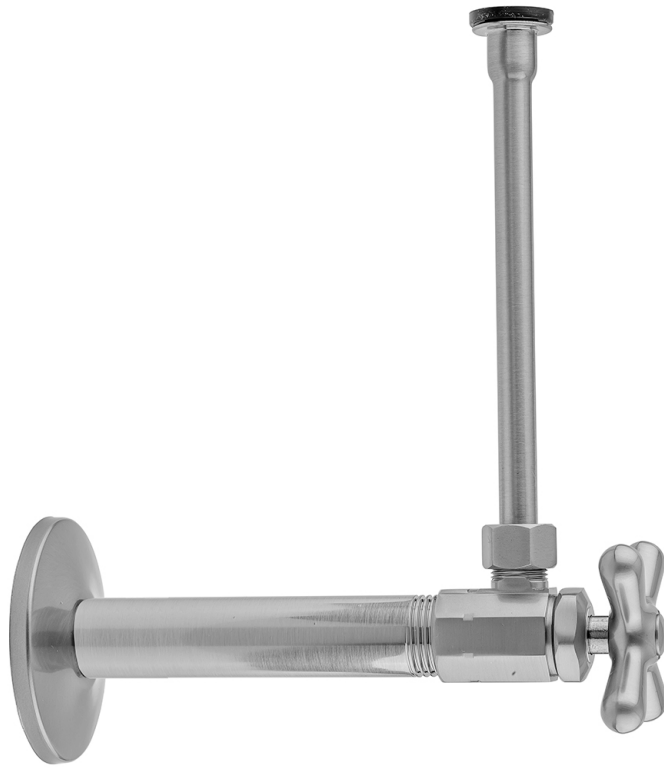

# Multi Turn Angle Pattern 3/8" IPS x 3/8" O.D. Toilet Supply Kit with Cross Handle, 20" Supply Tube, Escutcheon

**Model #: 585X-72-**

## FEATURES:

- Complete Toilet Supply Kit
- Kit contains:
  - (1) Multi Turn Angle Pattern 3/8" IPS x 3/8" O.D. Supply Valve with Cross Handle P/N 585X
  - (1) 20" Copper Supply Tube P/N 772
  - (1) Escutcheon P/N 740
  - (1) 3/8" Brass Nipple P/N 801-38.4
  - Not available in AB, ACU, BKN, BU, CB, GPH, MBK, PCU, PEW, PG, SB, SC, SCU, SG, ULB, AUB, WH, & JACLO=COLOR

## AVAILABLE FINISHES:

Polished Chrome (PCH)    Satin Nickel (SN)    Polished Nickel (PN)  
Oil-Rubbed Bronze (ORB)    Polished Brass (PB)    Vintage Bronze (VB)

## SPECIFICATION DRAWING:

COMPONENTS	
DESCRIPTION	QTY:
ANGLE VALVE - STANDARD CROSS HANDLE	1
20" X 3/8" O.D. SUPPLY TUBE	1
ESCUTCHEON	1
4" NIPPLE	1
PLASTIC FILL VALVE COUPLING NUT	1