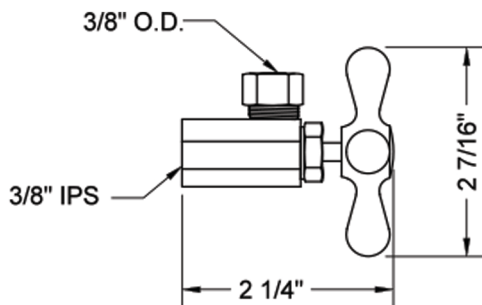

SPECIFICATION DRAWING:

AVAILABLE HANDLES:

COMPLIANCES:

Complies with: ASME A112.18.1-2012/CSA B125.1-12