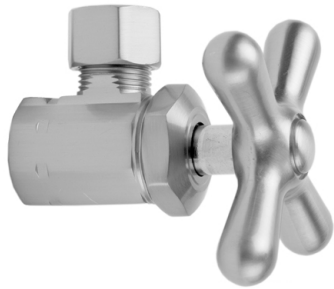

# Multi Turn Angle Pattern 3/8" IPS x 3/8" O.D. Supply Valve with Cross Handle

Model #: 585X-

## FEATURES:

- Angle pattern IPS x 3/8" O.D. multi turn compression style valve
- 3/8" IPS inlet x 3/8" O.D. compression outlet
- All brass body and stem
- Not available in AB, ACU, BKN, BU, CB, GPH, MBK, PCU, PEW, PG, SB, SC, SCU, SG, ULB, AUB, WH, & JACLO=COLOR