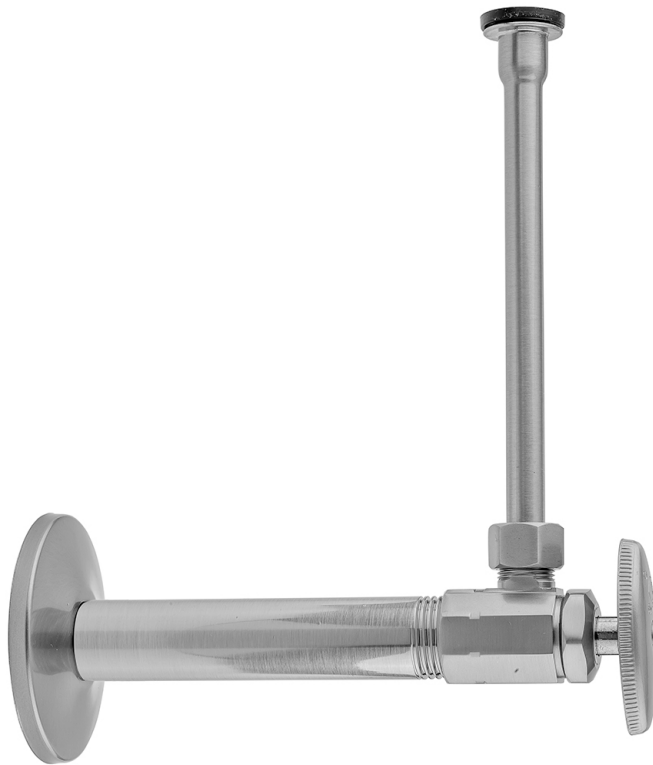

Multi Turn Angle Pattern 1/2" IPS x 3/8" O.D. Toilet Supply Kit with Oval Handle, 20" Supply Tube, Escutcheon

Model #: 586-72-

FEATURES:

- Complete Toilet Supply Kit
- Kit contains:
 - (1) Multi Turn Angle Pattern 1/2" IPS x 3/8" O.D. Compression Supply Valve with Oval Handle P/N 586
 - (1) 20" Copper Supply Tube P/N 772
 - (1) Escutcheon P/N 741
 - (1) 1/2" Brass Nipple P/N 801-12.4
 - Not available in AB, ACU, BKN, BU, CB, GPH, MBK, PCU, PEW, PG, SB, SC, SCU, SG, ULB, AUB, WH, & JACLO=COLOR

AVAILABLE FINISHES:

Polished Chrome (PCH) Satin Nickel (SN) Polished Nickel (PN)
Oil-Rubbed Bronze (ORB) Polished Brass (PB) Vintage Bronze (VB)

SPECIFICATION DRAWING:

COMPONENTS	
DESCRIPTION	QTY:
ANGLE VALVE - OVAL HANDLE	1
20" X 3/8" O.D. SUPPLY TUBE	1
ESCUTCHEON	1
4" NIPPLE	1
PLASTIC FILL VALVE COUPLING NUT	1

AVAILABLE HANDLES: