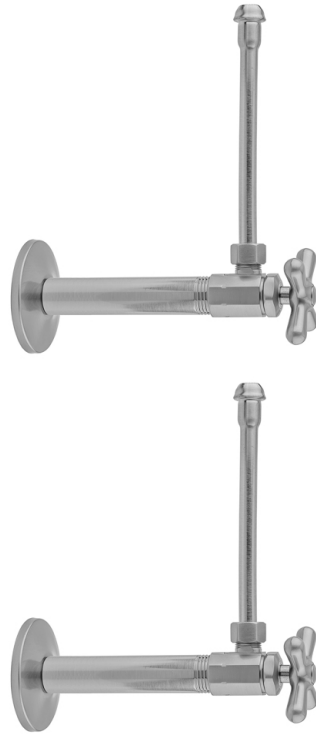

Multi Turn Angle Pattern 1/2" IPS x 3/8" O.D. Faucet Supply Kit with Cross Handle, 20" Supply Tubes, Escutcheons

Model #: 586X-62-

FEATURES:

- Complete Faucet Supply Kit
- Kit contains:
 - (2) Multi Turn Angle Pattern 1/2" IPS x 3/8" O.D. Compression Supply Valve with Cross Handle P/N 586X
 - (2) 20" Copper Supply Tubes P/N 662
 - (2) Escutcheons P/N 741
 - (2) 1/2" Brass Nipples P/N 801-12.4
 - Not available in AB, ACU, BKN, BU, CB, GPH, MBK, PCU, PEW, PG, SB, SC, SCU, SG, ULB, AUB, WH, & JACLO=COLOR

AVAILABLE FINISHES:

Polished Chrome (PCH) Satin Nickel (SN) Polished Nickel (PN)
Oil-Rubbed Bronze (ORB) Polished Brass (PB) Vintage Bronze (VB)

SPECIFICATION DRAWING:

COMPONENTS	
DESCRIPTION	QTY:
ANGLE VALVE - STANDARD CROSS HANDLE	2
20" X 3/8" O.D. SUPPLY TUBE	2
ESCUTCHEON	2
4" NIPPLE	2

AVAILABLE HANDLES: