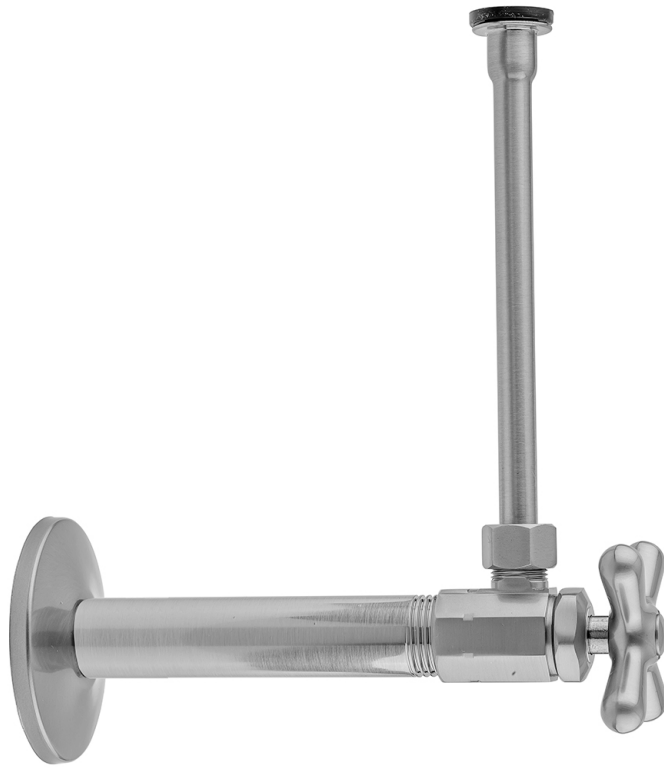

Multi Turn Angle Pattern 1/2" IPS x 3/8" O.D. Toilet Supply Kit with Cross Handle, 20" Supply Tube, Escutcheon

Model #: 586X-72-

FEATURES:

- Complete Toilet Supply Kit
- Kit contains:
 - (1) Multi Turn Angle Pattern 1/2" IPS x 3/8" O.D. Compression Supply Valve with Cross Handle P/N 586X
 - (1) 20" Copper Supply Tube P/N 772
 - (1) Escutcheon P/N 741
 - (1) 1/2" Brass Nipple P/N 801-12.4
 - Not available in AB, ACU, BKN, BU, CB, GPH, MBK, PCU, PEW, PG, SB, SC, SCU, SG, ULB, AUB, WH, & JACLO=COLOR

AVAILABLE FINISHES:

Polished Chrome (PCH) Satin Nickel (SN) Polished Nickel (PN)
 Oil-Rubbed Bronze (ORB) Polished Brass (PB) Vintage Bronze (VB)

SPECIFICATION DRAWING:

COMPONENTS	
DESCRIPTION	QTY:
ANGLE VALVE - STANDARD CROSS HANDLE	1
20" X 3/8" O.D. SUPPLY TUBE	1
ESCUTCHEON	1
4" NIPPLE	1
PLASTIC FILL VALVE COUPLING NUT	1

AVAILABLE HANDLES: