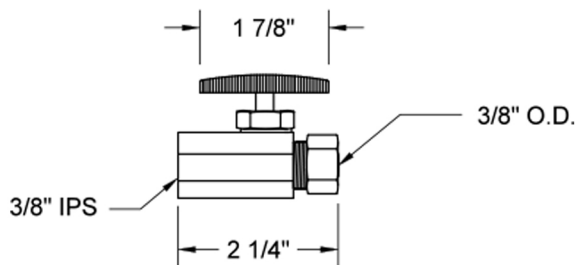

Multi Turn Straight Pattern 3/8" IPS x 3/8" O.D. Supply Valve with Oval Handle

Model #: 590-

FEATURES:

- Straight pattern IPS x 3/8" O.D. multi turn compression style valve
- 3/8" IPS inlet x 3/8" O.D. compression outlet
- All brass body and stem
- Not available in AB, ACU, BKN, BU, CB, GPH, MBK, PCU, PEW, PG, SB, SC, SCU, SG, ULB, AUB, WH, & JACLO=COLOR

AVAILABLE FINISHES:

Polished Chrome (PCH) Satin Nickel (SN) Polished Nickel (PN)
Oil-Rubbed Bronze (ORB) Polished Brass (PB) Vintage Bronze (VB)

SPECIFICATION DRAWING:

AVAILABLE HANDLES:

COMPLIANCES:

Complies with: ASME A112.18.1-2012/CSA B125.1-12