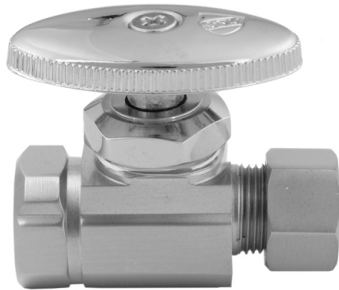

Multi Turn Straight Pattern 3/8" IPS x 3/8" O.D. Supply Valve with Oval Handle

Model #: 590-

FEATURES:

- Straight pattern IPS x 3/8" O.D. multi turn compression style valve
- 3/8" IPS inlet x 3/8" O.D. compression outlet
- All brass body and stem
- Not available in AB, ACU, BKN, BU, CB, GPH, MBK, PCU, PEW, PG, SB, SC, SCU, SG, ULB, AUB, WH, & JACLO=COLOR

AVAILABLE FINISHES:

Polished Chrome (PCH) Satin Nickel (SN) Polished Nickel (PN)
Oil-Rubbed Bronze (ORB) Polished Brass (PB) Vintage Bronze (VB)

SPECIFICATION DRAWING:

AVAILABLE HANDLES:

COMPLIANCES:

Complies with: ASME A112.18.1-2012/CSA B125.1-12