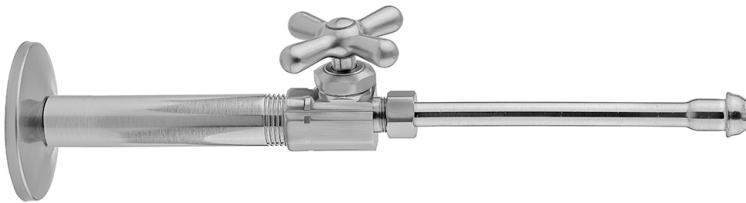

Multi Turn Straight Pattern 3/8" IPS x 3/8" O.D. Faucet Supply Kit with Cross Handle, 20" Supply Tubes, Escutcheons

Model #: 590X-62-

FEATURES:

- Complete Faucet Supply Kit
- Kit contains:
 - (2) Multi Turn Straight Pattern 3/8" IPS x 3/8" O.D. Compression Supply Valve with Cross Handle P/N 590
 - (2) 20" Copper Supply Tubes P/N 662
 - (2) Escutcheons P/N 740
 - (2) 3/8" Brass Nipples P/N 801-38.4
 - Not available in AB, ACU, BKN, BU, CB, GPH, MBK, PCU, PEW, PG, SB, SC, SCU, SG, ULB, AUB, WH, & JACLO=COLOR

AVAILABLE FINISHES:

Polished Chrome (PCH) Satin Nickel (SN) Polished Nickel (PN)
 Oil-Rubbed Bronze (ORB) Polished Brass (PB) Vintage Bronze (VB)

SPECIFICATION DRAWING:

COMPONENTS	
DESCRIPTION	QTY:
STRAIGHT VALVE - STANDARD CROSS HANDLE	2
20" X 3/8" O.D. SUPPLY TUBE	2
ESCUTCHEON	2
4" NIPPLE	2

AVAILABLE HANDLES: