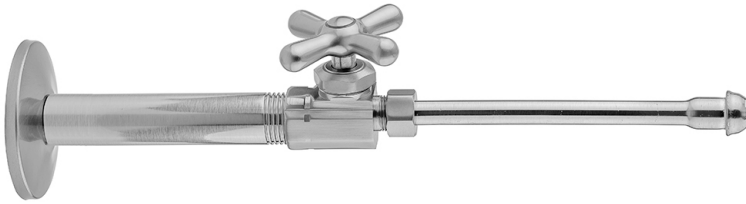

Multi Turn Straight Pattern 3/8" IPS x 3/8" O.D. Faucet Supply Kit with Cross Handle, 20" Supply Tubes, Escutcheons

Model #: 590X-62-

FEATURES:

- Complete Faucet Supply Kit
- Kit contains:
 - (2) Multi Turn Straight Pattern 3/8" IPS x 3/8" O.D. Compression Supply Valve with Cross Handle P/N 590
 - (2) 20" Copper Supply Tubes P/N 662
 - (2) Escutcheons P/N 740
 - (2) 3/8" Brass Nipples P/N 801-38.4
 - Not available in AB, ACU, BKN, BU, CB, GPH, MBK, PCU, PEW, PG, SB, SC, SCU, SG, ULB, AUB, WH, & JACLO=COLOR

AVAILABLE FINISHES:

Polished Chrome (PCH) Satin Nickel (SN) Polished Nickel (PN)
 Oil-Rubbed Bronze (ORB) Polished Brass (PB) Vintage Bronze (VB)

SPECIFICATION DRAWING:

COMPONENTS	
DESCRIPTION	QTY:
STRAIGHT VALVE - STANDARD CROSS HANDLE	2
20" X 3/8" O.D. SUPPLY TUBE	2
ESCUTCHEON	2
4" NIPPLE	2

AVAILABLE HANDLES: