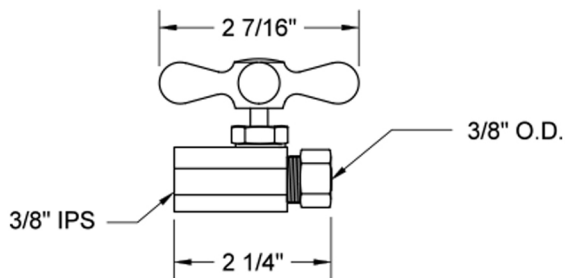

Multi Turn Straight Pattern 3/8" IPS x 3/8" O.D. Supply Valve with Cross Handle

Model #: 590X-

FEATURES:

- Straight pattern IPS x 3/8" O.D. multi turn compression style valve
- 3/8" IPS inlet x 3/8" O.D. compression outlet
- All brass body and stem
- Not available in AB, ACU, BKN, BU, CB, GPH, MBK, PCU, PEW, PG, SB, SC, SCU, SG, ULB, AUB, WH, & JACLO=COLOR

AVAILABLE FINISHES:

Polished Chrome (PCH) Satin Nickel (SN) Polished Nickel (PN)
Oil-Rubbed Bronze (ORB) Polished Brass (PB) Vintage Bronze (VB)

SPECIFICATION DRAWING:

AVAILABLE HANDLES:

COMPLIANCES:

Complies with: ASME A112.18.1-2012/CSA B125.1-12