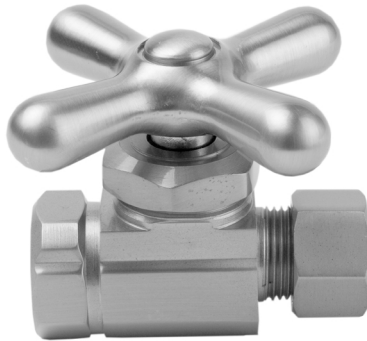

Multi Turn Straight Pattern 3/8" IPS x 3/8" O.D. Supply Valve with Cross Handle

Model #: 590X-

FEATURES:

- Straight pattern IPS x 3/8" O.D. multi turn compression style valve
- 3/8" IPS inlet x 3/8" O.D. compression outlet
- All brass body and stem
- Not available in AB, ACU, BKN, BU, CB, GPH, MBK, PCU, PEW, PG, SB, SC, SCU, SG, ULB, AUB, WH, & JACLO=COLOR

AVAILABLE FINISHES:

Polished Chrome (PCH) Satin Nickel (SN) Polished Nickel (PN)
Oil-Rubbed Bronze (ORB) Polished Brass (PB) Vintage Bronze (VB)

SPECIFICATION DRAWING:

AVAILABLE HANDLES:

COMPLIANCES:

Complies with: ASME A112.18.1-2012/CSA B125.1-12