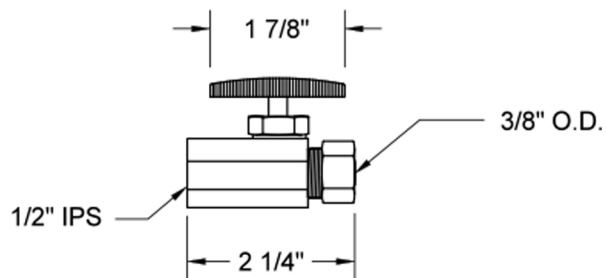

SPECIFICATION DRAWING:

AVAILABLE HANDLES:

COMPLIANCES:

Complies with: ASME A112.18.1-2012/CSA B125.1-12