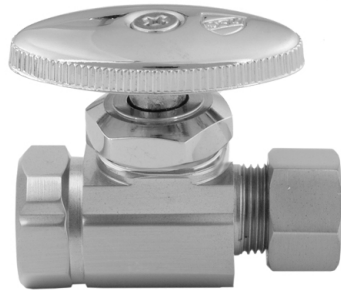

# Multi Turn Straight Pattern 1/2" IPS x 3/8" O.D. Supply Valve with Oval Handle

Model #: 591-

## FEATURES:

- Straight pattern IPS x 3/8" O.D. multi turn compression style valve
- 1/2" IPS inlet x 3/8" O.D. compression outlet
- All brass body and stem
- Not available in AB, ACU, BKN, BU, CB, GPH, MBK, PCU, PEW, PG, SB, SC, SCU, SG, ULB, AUB, WH, & JACLO=COLOR

## AVAILABLE FINISHES:

Polished Chrome (PCH)    Satin Nickel (SN)    Polished Nickel (PN)  
Oil-Rubbed Bronze (ORB)    Polished Brass (PB)    Vintage Bronze (VB)