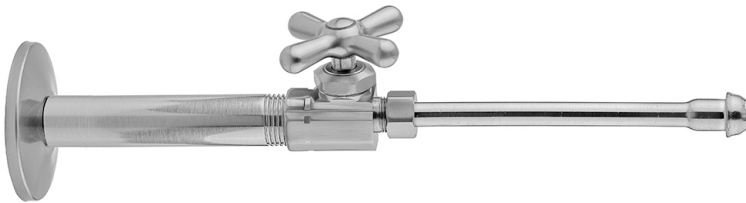

Multi Turn Straight Pattern 1/2" IPS x 3/8" O.D. Faucet Supply Kit with Cross Handle, 20" Supply Tubes, Escutcheons

Model #: 591X-62-

FEATURES:

- Complete Faucet Supply Kit
- Kit contains:
 - (2) Multi Turn Straight Pattern 1/2" IPS x 3/8" O.D. Compression Supply Valve with Cross Handle P/N 591X
 - (2) 20" Copper Supply Tubes P/N 662
 - (2) Escutcheons P/N 741
 - (2) 1/2" Brass Nipples P/N 801-12.4
 - Not available in AB, ACU, BKN, BU, CB, GPH, MBK, PCU, PEW, PG, SB, SC, SCU, SG, ULB, AUB, WH, & JACLO=COLOR

AVAILABLE FINISHES:

Polished Chrome (PCH) Satin Nickel (SN) Polished Nickel (PN)
 Oil-Rubbed Bronze (ORB) Polished Brass (PB) Vintage Bronze (VB)

SPECIFICATION DRAWING:

AVAILABLE HANDLES:

COMPONENTS	
DESCRIPTION	QTY:
STRAIGHT VALVE - STANDARD CROSS HANDLE	2
20" X 3/8" O.D. SUPPLY TUBE	2
ESCUTCHEON	2
4" NIPPLE	2