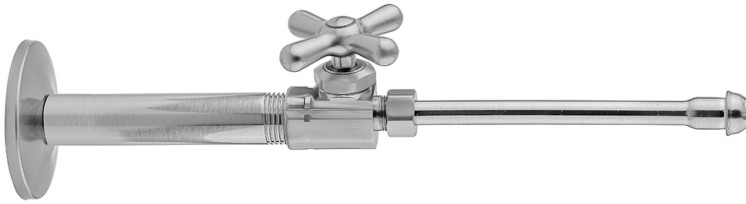

Multi Turn Straight Pattern 1/2" IPS x 3/8" O.D. Faucet Supply Kit with Cross Handle, 20" Supply Tubes, Escutcheons

Model #: 591X-62-

FEATURES:

- Complete Faucet Supply Kit
- Kit contains:
 - (2) Multi Turn Straight Pattern 1/2" IPS x 3/8" O.D. Compression Supply Valve with Cross Handle P/N 591X
 - (2) 20" Copper Supply Tubes P/N 662
 - (2) Escutcheons P/N 741
 - (2) 1/2" Brass Nipples P/N 801-12.4
 - Not available in AB, ACU, BKN, BU, CB, GPH, MBK, PCU, PEW, PG, SB, SC, SCU, SG, ULB, AUB, WH, & JACLO=COLOR

AVAILABLE FINISHES:

Polished Chrome (PCH) Satin Nickel (SN) Polished Nickel (PN)
 Oil-Rubbed Bronze (ORB) Polished Brass (PB) Vintage Bronze (VB)

SPECIFICATION DRAWING:

AVAILABLE HANDLES:

COMPONENTS	
DESCRIPTION	QTY:
STRAIGHT VALVE - STANDARD CROSS HANDLE	2
20" X 3/8" O.D. SUPPLY TUBE	2
ESCUTCHEON	2
4" NIPPLE	2