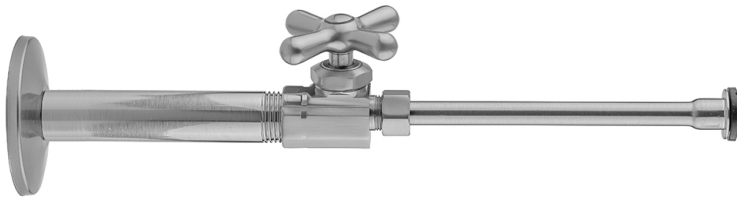

Multi Turn Straight Pattern 1/2" IPS x 3/8" O.D. Toilet Supply Kit with Cross Handle, 20" Supply Tube, Escutcheon

Model #: 591X-72-

FEATURES:

- Complete Toilet Supply Kit
- Kit contains:
 - (1) Multi Turn Straight Pattern 1/2" IPS x 3/8" O.D. Compression Supply Valve with Cross Handle P/N 591X
 - (1) 20" Copper Supply Tube P/N 772
 - (1) Escutcheon P/N 741
 - (1) 1/2" Brass Nipple P/N 801-12.4
 - Not available in AB, ACU, BKN, BU, CB, GPH, MBK, PCU, PEW, PG, SB, SC, SCU, SG, ULB, AUB, WH, & JACLO=COLOR

AVAILABLE FINISHES:

Polished Chrome (PCH) Satin Nickel (SN) Polished Nickel (PN)
Oil-Rubbed Bronze (ORB) Polished Brass (PB) Vintage Bronze (VB)

SPECIFICATION DRAWING:

AVAILABLE HANDLES: