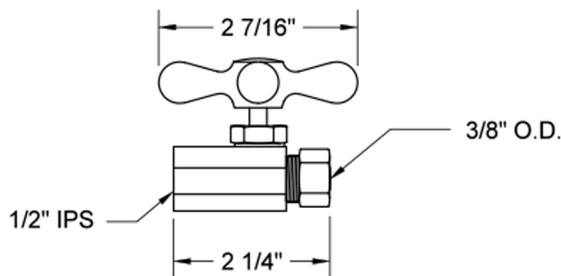

Multi Turn Straight Pattern 1/2" IPS x 3/8" O.D. Supply Valve with Cross Handle

Model #: 591X-

FEATURES:

- Straight pattern IPS x 3/8" O.D. multi turn compression style valve
- 1/2" IPS inlet x 3/8" O.D. compression outlet
- All brass body and stem
- Not available in AB, ACU, BKN, BU, CB, GPH, MBK, PCU, PEW, PG, SB, SC, SCU, SG, ULB, AUB, WH, & JACLO=COLOR

AVAILABLE FINISHES:

Polished Chrome (PCH) Satin Nickel (SN) Polished Nickel (PN)
Oil-Rubbed Bronze (ORB) Polished Brass (PB) Vintage Bronze (VB)

SPECIFICATION DRAWING:

AVAILABLE HANDLES:

COMPLIANCES:

Complies with: ASME A112.18.1-2012/CSA B125.1-12