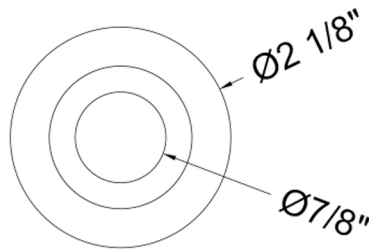

Escutcheon Model #: 6080-

FEATURES:

- 2 1/8" Diameter brass escutcheon
- Fits:
 - 1/2" IPS showerarms
- Decorative design
- Sure Grip
- Previous Model #: 8040-ESC

AVAILABLE FINISHES:

Polished Chrome (PCH)	Satin Chrome (SC)	Bronze Umber (BU)
Satin Nickel (SN)	Pewter (PEW)	Caramel Bronze (CB)
Polished Nickel (PN)	Antique Brass (AB)	Antique Copper (ACU)
Oil-Rubbed Bronze (ORB)	Polished Brass (PB)	Polished Copper (PCU)
Vintage Bronze (VB)	Satin Brass (SB)	Matte Black (MBK)
Satin Gold (SG)	Polished Gold (PG)	Black Nickel (BKN)
White (WH)	Unlacquered Brass (ULB)	Satin Cooper (SCU)
Almond (ALD)	Amber (AMB)	Azure Blue (AZB)
Coral (COR)	Mint Green (GRN)	Stone Grey (GRY)
Lilac (LAC)	Light Blue (LBL)	Limon (LIM)
Plum (PLM)	Pink (PNK)	Red (RED)
Graphite (GPH)	Aged Unlacquered Brass (AUB)	

SPECIFICATION DRAWING:

TOP VIEW

SIDE VIEW