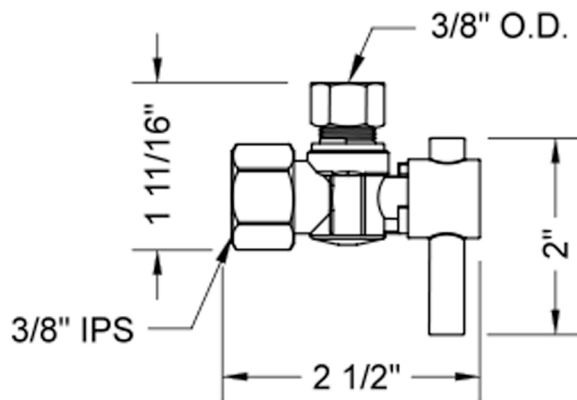

Quarter Turn Angle Pattern 3/8" IPS x 3/8" O.D. Supply Valve with Contempo Lever Handle

Model #: 615-2-

FEATURES:

- Angle pattern IPS x 3/8" O.D. quarter turn ball valve
- 3/8" IPS inlet x 3/8" O.D. outlet
- All brass body and stem

AVAILABLE FINISHES:

Polished Chrome (PCH)	Satin Chrome (SC)	Bronze Umber (BU)
Satin Nickel (SN)	Pewter (PEW)	Caramel Bronze (CB)
Polished Nickel (PN)	Antique Brass (AB)	Antique Copper (ACU)
Oil-Rubbed Bronze (ORB)	Polished Brass (PB)	Polished Copper (PCU)
Vintage Bronze (VB)	Satin Brass (SB)	Matte Black (MBK)
Satin Gold (SG)	Polished Gold (PG)	Black Nickel (BKN)
Bombay Gold (BG)	Jewelers Gold (JG)	Europa Bronze (EB)
White (WH)	Sedona Beige (SDB)	Tristan Brass (TB)
Unlacquered Brass (ULB)	Satin Cooper (SCU)	

SPECIFICATION DRAWING:

AVAILABLE HANDLES:

COMPLIANCES:

Complies with: ASME A112.18.1-2012/CSA B125.1-12