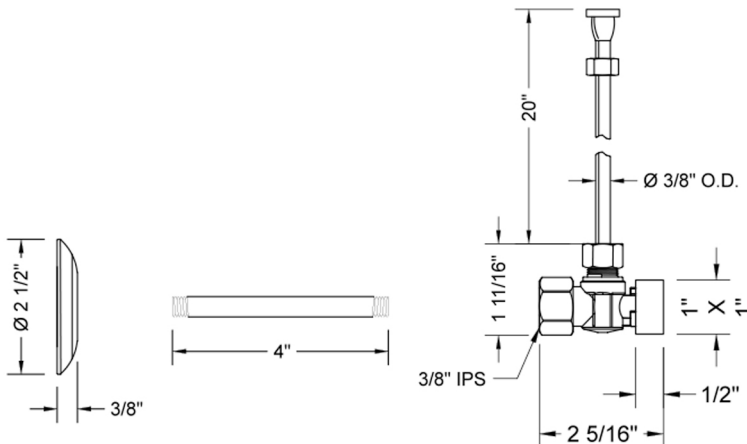

Quarter Turn Angle Pattern 3/8" IPS x 3/8" O.D. Toilet Supply Kit with Square Handle, 20" Supply Tube, Escutcheon

Model #: 615-7-72-

FEATURES:

- Complete Toilet Supply Kit
- Kit contains:
 - (1) Quarter Turn Angle Pattern 3/8" IPS x 3/8" O.D. Supply Valve with Square Handle P/N 615-7
 - (1) 20" Copper Supply Tube P/N 772
 - (1) Escutcheon P/N 740 (ULB P/N 6015)
 - (1) 3/8" Brass Nipple P/N 801-38.4

SPECIFICATION DRAWING:

COMPONENTS	
DESCRIPTION	QTY:
ANGLE VALVE - SQUARE HANDLE	1
20" X 3/8" O.D. SUPPLY TUBE	1
ESCUTCHEON	1
PLASTIC FILL VALVE COUPLING NUT	1
4" NIPPLE	1

AVAILABLE HANDLES: