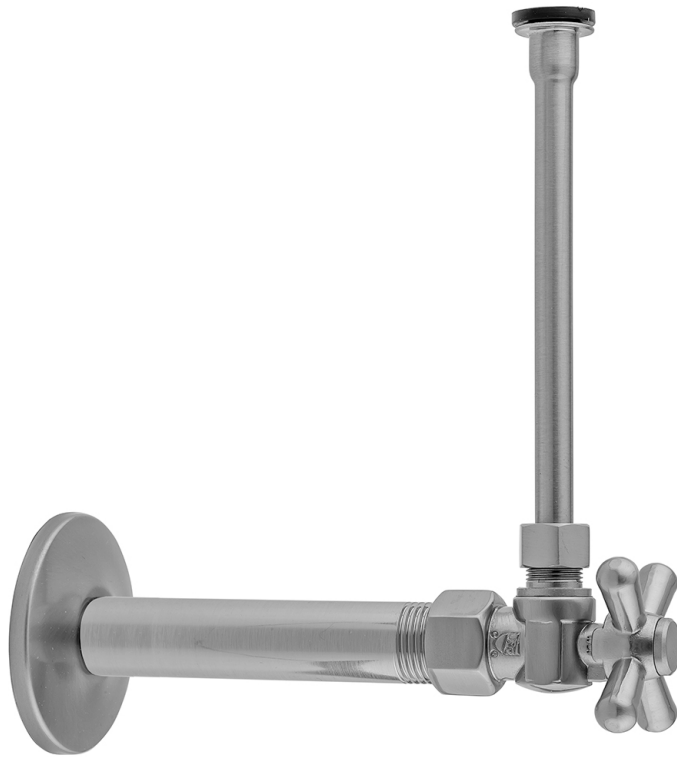

# Quarter Turn Angle Pattern 3/8" IPS x 3/8" O.D. Toilet Supply Kit with Standard Cross Handle, 20" Supply Tube, Escutcheon

**Model #: 615-72-**

### FEATURES:

- Complete Toilet Supply Kit
- Kit contains:
  - (1) Quarter Turn Angle Pattern 3/8" IPS x 3/8" O.D. Supply Valve with Standard Cross Handle P/N 615
  - (1) 20" Copper Supply Tube P/N 772
  - (1) Escutcheon P/N 740
  - (1) 3/8" Brass Nipple P/N 801-38.4

### SPECIFICATION DRAWING:

COMPONENTS	
DESCRIPTION	QTY:
ANGLE VALVE - STANDARD CROSS HANDLE	1
20" X 3/8" O.D. SUPPLY TUBE	1
ESCUTCHEON	1
PLASTIC FILL VALVE COUPLING NUT	1
4" NIPPLE	1