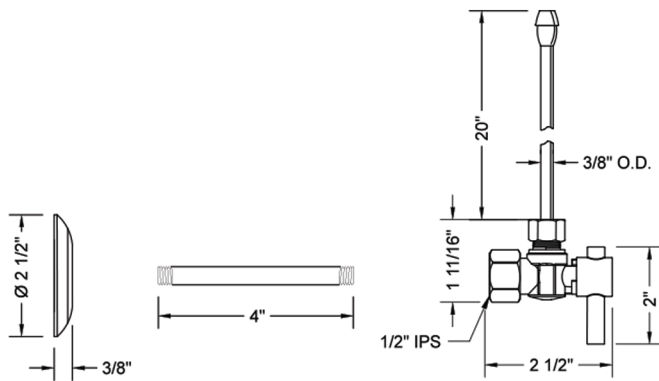

Quarter Turn Angle Pattern 1/2" IPS x 3/8" O.D. Faucet Supply Kit with Contempo Lever Handle, 20" Supply Tubes, Escutcheons

Model #: 616-2-62-

FEATURES:

- Complete Faucet Supply Kit
- Kit contains:
 - (2) Quarter Turn Angle Pattern 1/2" IPS x 3/8" O.D. Supply Valve with Contempo Lever Handle P/N 616-2
 - (2) 20" Copper Supply Tubes P/N 662
 - (2) Escutcheons P/N 741
 - (2) 1/2" Brass Nipples P/N 801-12.4

SPECIFICATION DRAWING:

COMPONENTS	
DESCRIPTION	QTY:
ANGLE VALVE - CONTEMPO LEVER HANDLE	2
20" X 1/2" O.D. SUPPLY TUBE	2
2 1/2" SURE GRIP ESCUTCHEON	2
4" NIPPLE	2

AVAILABLE HANDLES: