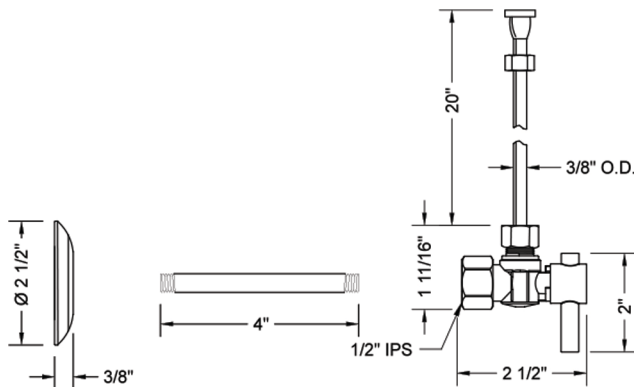

Quarter Turn Angle Pattern 1/2" IPS x 3/8" O.D. Toilet Supply Kit with Contempo Lever Handle, 20" Supply Tube, Escutcheon

Model #: 616-2-72-

FEATURES:

- Complete Toilet Supply Kit
- Kit contains:
 - (1) Quarter Turn Angle Pattern 1/2" IPS x 3/8" O.D. Supply Valve with Contempo Lever Handle P/N 616-2
 - (1) 20" Copper Supply Tube P/N 772
 - (1) Escutcheon P/N 741
 - (1) 1/2" Brass Nipples P/N 801-12.4

SPECIFICATION DRAWING:

COMPONENTS	
DESCRIPTION	QTY:
ANGLE VALVE - CONTEMPO LEVER HANDLE	1
20" X 1/2" O.D. SUPPLY TUBE	1
ESCUTCHEON	1
PLASTIC FILL VALVE COUPLING NUT	1
4" NIPPLE	1

AVAILABLE HANDLES: