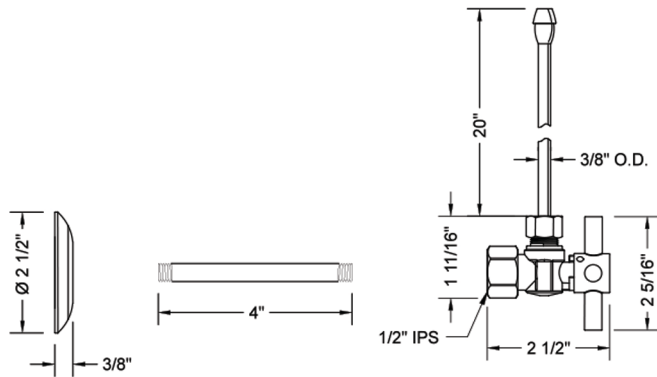

Quarter Turn Angle Pattern 1/2" IPS x 3/8" O.D. Faucet Supply Kit with Contempo Cross Handle, 20" Supply Tubes, Escutcheons

Model #: 616-4-62-

FEATURES:

- Complete Faucet Supply Kit
- Kit contains:
 - (2) Quarter Turn Angle Pattern 1/2" IPS x 3/8" O.D. Supply Valve with Contempo Cross Handle P/N 616-4
 - (2) 20" Copper Supply Tubes P/N 662
 - (2) Escutcheons P/N 741
 - (2) 1/2" Brass Nipples P/N 801-12.4

SPECIFICATION DRAWING:

COMPONENTS	
DESCRIPTION	QTY:
ANGLE VALVE - CONTEMPO CROSS HANDLE	2
20" X 1/2" O.D. SUPPLY TUBE	2
2 1/2" SURE GRIP ESCUTCHEON	2
4" NIPPLE	2

AVAILABLE HANDLES: