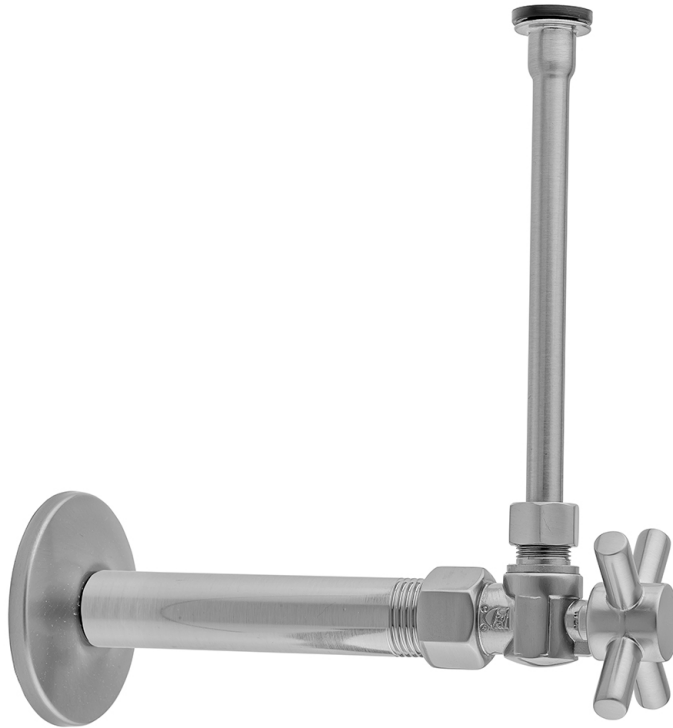

Quarter Turn Angle Pattern 1/2" IPS x 3/8" O.D. Toilet Supply Kit with Contempo Cross Handle, 20" Supply Tube, Escutcheon

Model #: 616-4-72-

FEATURES:

- Complete Toilet Supply Kit
- Kit contains:
 - (1) Quarter Turn Angle Pattern 1/2" IPS x 3/8" O.D. Supply Valve with Contempo Cross Handle P/N 616-4
 - (1) 20" Copper Supply Tube P/N 772
 - (1) Escutcheon P/N 741
 - (1) 1/2" Brass Nipples P/N 801-12.4

AVAILABLE FINISHES:

Polished Chrome (PCH)	Satin Chrome (SC)	Bronze Umber (BU)
Satin Nickel (SN)	Pewter (PEW)	Caramel Bronze (CB)
Polished Nickel (PN)	Antique Brass (AB)	Antique Copper (ACU)
Oil-Rubbed Bronze (ORB)	Polished Brass (PB)	Polished Copper (PCU)
Vintage Bronze (VB)	Satin Brass (SB)	Matte Black (MBK)
Satin Gold (SG)	Polished Gold (PG)	Black Nickel (BKN)
White (WH)	Unlacquered Brass (ULB)	Satin Cooper (SCU)
Almond (ALD)	Amber (AMB)	Azure Blue (AZB)
Coral (COR)	Mint Green (GRN)	Stone Grey (GRY)
Lilac (LAC)	Light Blue (LBL)	Limon (LIM)
Plum (PLM)	Pink (PNK)	Red (RED)
Graphite (GPH)	Aged Unlacquered Brass (AUB)	

SPECIFICATION DRAWING:

COMPONENTS	
DESCRIPTION	QTY:
ANGLE VALVE - CONTEMPO CROSS HANDLE	1
20" X 1/2" O.D. SUPPLY TUBE	1
ESCUTCHEON	1
PLASTIC FILL VALVE COUPLING NUT	1
4" NIPPLE	1

AVAILABLE HANDLES: