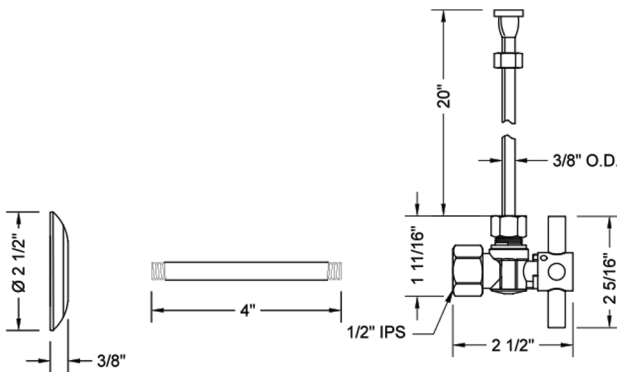

Quarter Turn Angle Pattern 1/2" IPS x 3/8" O.D. Toilet Supply Kit with Contempo Cross Handle, 20" Supply Tube, Escutcheon

Model #: 616-4-72-

FEATURES:

- Complete Toilet Supply Kit
- Kit contains:
 - (1) Quarter Turn Angle Pattern 1/2" IPS x 3/8" O.D. Supply Valve with Contempo Cross Handle P/N 616-4
 - (1) 20" Copper Supply Tube P/N 772
 - (1) Escutcheon P/N 741
 - (1) 1/2" Brass Nipples P/N 801-12.4

SPECIFICATION DRAWING:

COMPONENTS	
DESCRIPTION	QTY:
ANGLE VALVE - CONTEMPO CROSS HANDLE	1
20" X 1/2" O.D. SUPPLY TUBE	1
ESCUTCHEON	1
PLASTIC FILL VALVE COUPLING NUT	1
4" NIPPLE	1

AVAILABLE HANDLES: