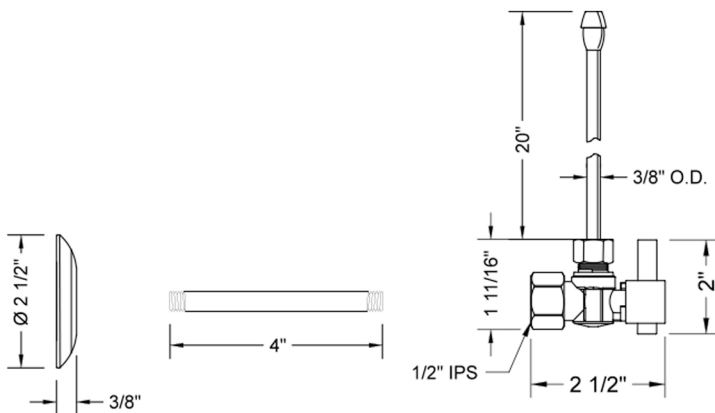

Quarter Turn Angle Pattern 1/2" IPS x 3/8" O.D. Faucet Supply Kit with Square Lever Handle, 20" Supply Tubes, Escutcheons

Model #: 616-6-62-

FEATURES:

- Complete Faucet Supply Kit
- Kit contains:
 - (2) Quarter Turn Angle Pattern 1/2" IPS x 3/8" O.D. Supply Valve with Square Lever Handle P/N 616-6
 - (2) 20" Copper Supply Tubes P/N 662
 - (2) Escutcheons P/N 741
 - (2) 1/2" Brass Nipples P/N 801-12.4

SPECIFICATION DRAWING:

COMPONENTS	
DESCRIPTION	QTY:
ANGLE VALVE - SQUARE LEVER HANDLE	2
20" X 1/2" O.D. SUPPLY TUBE	2
2 1/2" SURE GRIP ESCUTCHEON	2
4" NIPPLE	2

AVAILABLE HANDLES: