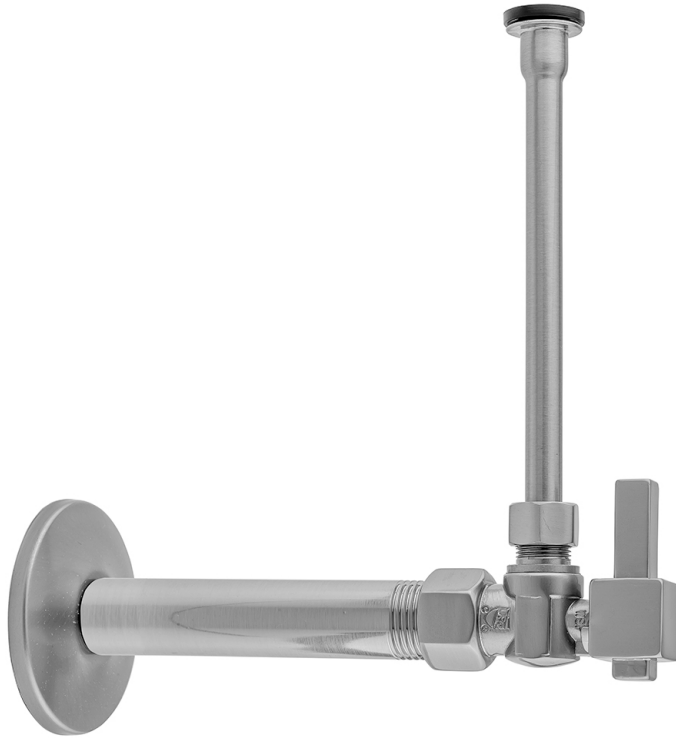

Quarter Turn Angle Pattern 1/2" IPS x 3/8" O.D. Toilet Supply Kit with Square Lever Handle, 20" Supply Tube, Escutcheon

Model #: 616-6-72-

FEATURES:

- Complete Toilet Supply Kit
- Kit contains:
 - (1) Quarter Turn Angle Pattern 1/2" IPS x 3/8" O.D. Supply Valve with Square Lever Handle P/N 616-6
 - (1) 20" Copper Supply Tube P/N 772
 - (1) Escutcheon P/N 741
 - (1) 1/2" Brass Nipples P/N 801-12.4

AVAILABLE FINISHES:

Polished Chrome (PCH)	Satin Chrome (SC)	Bronze Umber (BU)
Satin Nickel (SN)	Pewter (PEW)	Caramel Bronze (CB)
Polished Nickel (PN)	Antique Brass (AB)	Antique Copper (ACU)
Oil-Rubbed Bronze (ORB)	Polished Brass (PB)	Polished Copper (PCU)
Vintage Bronze (VB)	Satin Brass (SB)	Matte Black (MBK)
Satin Gold (SG)	Polished Gold (PG)	Black Nickel (BKN)
White (WH)	Unlacquered Brass (ULB)	Satin Cooper (SCU)
Almond (ALD)	Amber (AMB)	Azure Blue (AZB)
Coral (COR)	Mint Green (GRN)	Stone Grey (GRY)
Lilac (LAC)	Light Blue (LBL)	Limon (LIM)
Plum (PLM)	Pink (PNK)	Red (RED)
Graphite (GPH)	Aged Unlacquered Brass (AUB)	

SPECIFICATION DRAWING:

COMPONENTS	
DESCRIPTION	QTY:
ANGLE VALVE - SQUARE LEVER HANDLE	1
20" X 1/2" O.D. SUPPLY TUBE	1
ESCUTCHEON	1
PLASTIC FILL VALVE COUPLING NUT	1
4" NIPPLE	1

AVAILABLE HANDLES: