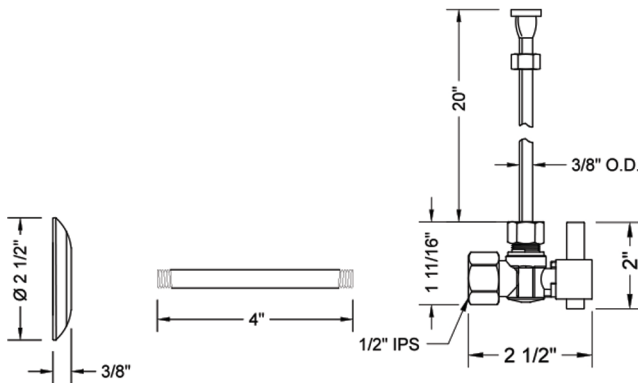

Quarter Turn Angle Pattern 1/2" IPS x 3/8" O.D. Toilet Supply Kit with Square Lever Handle, 20" Supply Tube, Escutcheon

Model #: 616-6-72-

FEATURES:

- Complete Toilet Supply Kit
- Kit contains:
 - (1) Quarter Turn Angle Pattern 1/2" IPS x 3/8" O.D. Supply Valve with Square Lever Handle P/N 616-6
 - (1) 20" Copper Supply Tube P/N 772
 - (1) Escutcheon P/N 741
 - (1) 1/2" Brass Nipples P/N 801-12.4

SPECIFICATION DRAWING:

COMPONENTS	
DESCRIPTION	QTY:
ANGLE VALVE - SQUARE LEVER HANDLE	1
20" X 1/2" O.D. SUPPLY TUBE	1
ESCUTCHEON	1
PLASTIC FILL VALVE COUPLING NUT	1
4" NIPPLE	1

AVAILABLE HANDLES: