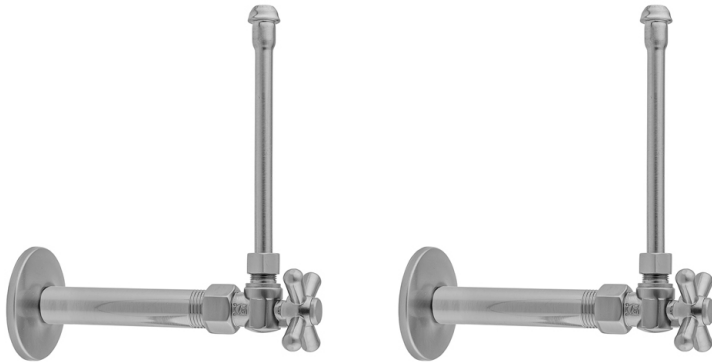

Quarter Turn Angle Pattern 1/2" IPS x 3/8" O.D. Faucet Supply Kit with Standard Cross Handle, 20" Supply Tubes, Escutcheons

Model #: 616-62-

FEATURES:

- Complete Faucet Supply Kit
- Kit contains:
 - (2) Quarter Turn Angle Pattern 1/2" IPS x 3/8" O.D. Supply Valve with Standard Cross Handle P/N 616
 - (2) 20" Copper Supply Tubes P/N 662
 - (2) Escutcheons P/N 741
 - (2) 1/2" Brass Nipples P/N 801-12.4

AVAILABLE FINISHES:

Polished Chrome (PCH)	Satin Chrome (SC)	Bronze Umber (BU)
Satin Nickel (SN)	Pewter (PEW)	Caramel Bronze (CB)
Polished Nickel (PN)	Antique Brass (AB)	Antique Copper (ACU)
Oil-Rubbed Bronze (ORB)	Polished Brass (PB)	Polished Copper (PCU)
Vintage Bronze (VB)	Satin Brass (SB)	Matte Black (MBK)
Satin Gold (SG)	Polished Gold (PG)	Black Nickel (BKN)
White (WH)	Unlacquered Brass (ULB)	Satin Cooper (SCU)
Almond (ALD)	Amber (AMB)	Azure Blue (AZB)
Coral (COR)	Mint Green (GRN)	Stone Grey (GRY)
Lilac (LAC)	Light Blue (LBL)	Limon (LIM)
Plum (PLM)	Pink (PNK)	Red (RED)
Graphite (GPH)	Aged Unlacquered Brass (AUB)	

SPECIFICATION DRAWING:

COMPONENTS	
DESCRIPTION	QTY:
ANGLE VALVE - STANDARD CROSS HANDLE	2
20" X 1/2" O.D. SUPPLY TUBE	2
2 1/2" SURE GRIP ESCUTCHEON	2
4" NIPPLE	2

AVAILABLE HANDLES: