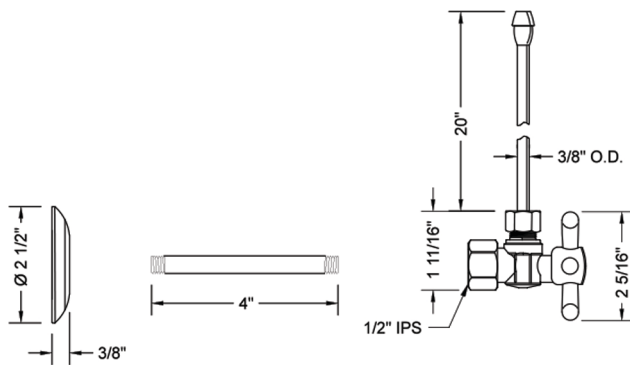

Quarter Turn Angle Pattern 1/2" IPS x 3/8" O.D. Faucet Supply Kit with Standard Cross Handle, 20" Supply Tubes, Escutcheons

Model #: 616-62-

FEATURES:

- Complete Faucet Supply Kit
- Kit contains:
 - (2) Quarter Turn Angle Pattern 1/2" IPS x 3/8" O.D. Supply Valve with Standard Cross Handle P/N 616
 - (2) 20" Copper Supply Tubes P/N 662
 - (2) Escutcheons P/N 741
 - (2) 1/2" Brass Nipples P/N 801-12.4

SPECIFICATION DRAWING:

COMPONENTS	
DESCRIPTION	QTY:
ANGLE VALVE - STANDARD CROSS HANDLE	2
20" X 1/2" O.D. SUPPLY TUBE	2
2 1/2" SURE GRIP ESCUTCHEON	2
4" NIPPLE	2

AVAILABLE HANDLES: