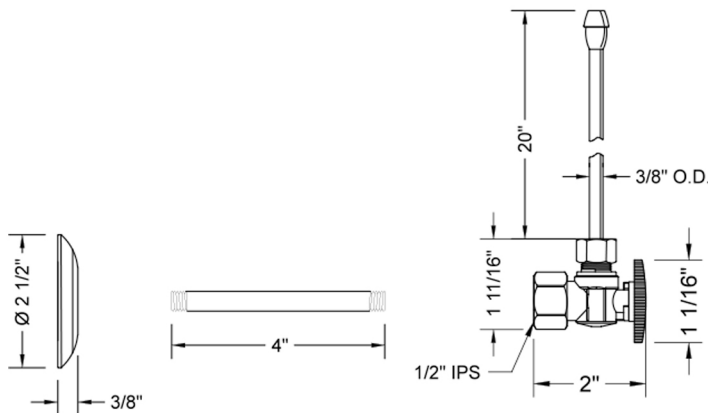

Quarter Turn Angle Pattern 1/2" IPS x 3/8" O.D. Faucet Supply Kit with Oval Handle, 20" Supply Tubes, Escutcheons

Model #: 616-8-62-

FEATURES:

- Complete Faucet Supply Kit
- Kit contains:
 - (2) Quarter Turn Angle Pattern 1/2" IPS x 3/8" O.D. Supply Valve with Oval Handle P/N 616-8
 - (2) 20" Copper Supply Tubes P/N 662
 - (2) Escutcheons P/N 741
 - (2) 1/2" Brass Nipples P/N 801-12.4

SPECIFICATION DRAWING:

COMPONENTS	
DESCRIPTION	QTY:
ANGLE VALVE - OVAL HANDLE	2
20" X 1/2" O.D. SUPPLY TUBE	2
2 1/2" SURE GRIP ESCUTCHEON	2
4" NIPPLE	2

AVAILABLE HANDLES: