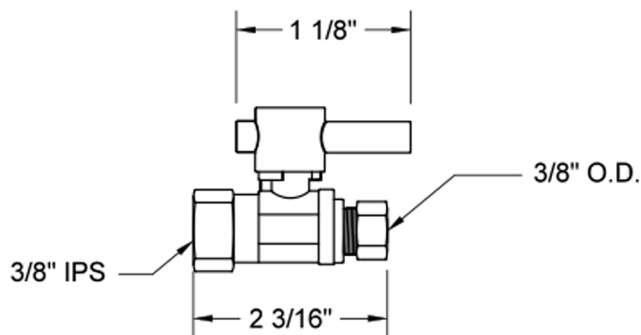

# Quarter Turn Straight Pattern 3/8" IPS x 3/8" O.D. Supply Valve with Contempo Lever Handle

Model #: 618-2-

## FEATURES:

- Straight pattern IPS x O.D. compression fit quarter turn ball valve
- 3/8" or 1/2" IPS inlet x 3/8" or 1/2" O.D. compression outlet
- All brass & fully finished

For additional cover tubes & escutcheons see 6007, 6015 or Sure Grip escutcheon & accessories section

## SPECIFICATION DRAWING: