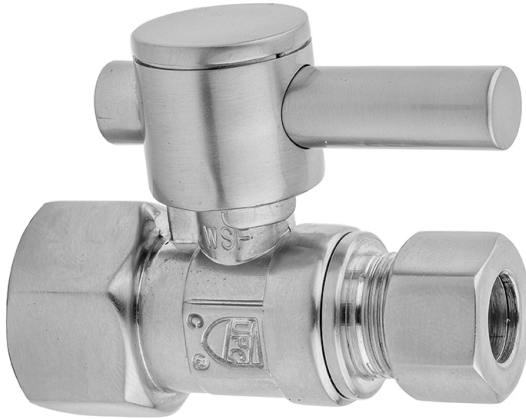

# Quarter Turn Straight Pattern 3/8" IPS x 3/8" O.D. Supply Valve with Contempo Lever Handle

Model #: 618-2-

## FEATURES:

- Straight pattern IPS x O.D. compression fit quarter turn ball valve
- 3/8" or 1/2" IPS inlet x 3/8" or 1/2" O.D. compression outlet
- All brass & fully finished

For additional cover tubes & escutcheons see 6007, 6015 or Sure Grip escutcheon & accessories section