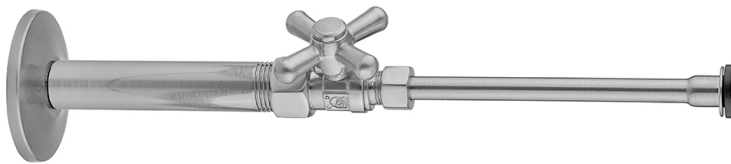

Quarter Turn Straight Pattern 3/8" IPS x 3/8" O.D. Toilet Supply Kit with Standard Cross Handle, 20" Supply Tube, Escutcheon

Model #: 618-72-

FEATURES:

- Complete Toilet Supply Kit
- Kit contains:
 - (1) Quarter Turn Straight Pattern 3/8" IPS x 3/8" O.D. Supply Valve with Standard Cross Handle P/N 618
 - (1) 20" Copper Supply Tube P/N 772
 - (1) Escutcheon P/N 740
 - (1) 3/8" Brass Nipple P/N 801-38.4

AVAILABLE FINISHES:

| | | |
|-------------------------|------------------------------|-----------------------|
| Polished Chrome (PCH) | Satin Chrome (SC) | Bronze Umber (BU) |
| Satin Nickel (SN) | Pewter (PEW) | Caramel Bronze (CB) |
| Polished Nickel (PN) | Antique Brass (AB) | Antique Copper (ACU) |
| Oil-Rubbed Bronze (ORB) | Polished Brass (PB) | Polished Copper (PCU) |
| Vintage Bronze (VB) | Satin Brass (SB) | Matte Black (MBK) |
| Satin Gold (SG) | Polished Gold (PG) | Black Nickel (BKN) |
| White (WH) | Unlacquered Brass (ULB) | Satin Cooper (SCU) |
| Almond (ALD) | Amber (AMB) | Azure Blue (AZB) |
| Coral (COR) | Mint Green (GRN) | Stone Grey (GRY) |
| Lilac (LAC) | Light Blue (LBL) | Limon (LIM) |
| Plum (PLM) | Pink (PNK) | Red (RED) |
| Graphite (GPH) | Aged Unlacquered Brass (AUB) | |

SPECIFICATION DRAWING:

| COMPONENTS | |
|--|------|
| DESCRIPTION | QTY: |
| STRAIGHT VALVE - STANDARD CROSS HANDLE | 1 |
| 20" X 3/8" O.D. SUPPLY TUBE | 1 |
| ESCUTCHEON | 1 |
| PLASTIC FILL VALVE COUPLING NUT | 1 |
| 4" NIPPLE | 1 |