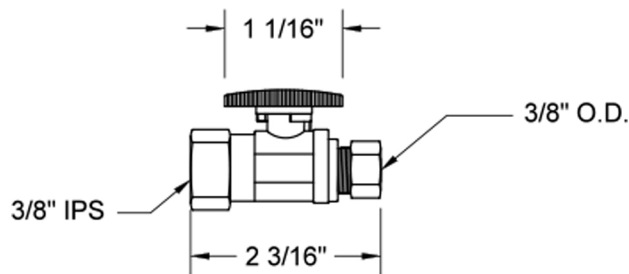

Quarter Turn Straight Pattern 3/8" IPS x 3/8" O.D. Supply Valve with Oval Handle

Model #: 618-8-

FEATURES:

- Straight pattern IPS x O.D. compression fit quarter turn ball valve
- 3/8" or 1/2" IPS inlet x 3/8" or 1/2" O.D. compression outlet
- All brass & fully finished

AVAILABLE FINISHES:

Polished Chrome (PCH)	Satin Chrome (SC)	Bronze Umber (BU)
Satin Nickel (SN)	Pewter (PEW)	Caramel Bronze (CB)
Polished Nickel (PN)	Antique Brass (AB)	Antique Copper (ACU)
Oil-Rubbed Bronze (ORB)	Polished Brass (PB)	Polished Copper (PCU)
Vintage Bronze (VB)	Satin Brass (SB)	Matte Black (MBK)
Satin Gold (SG)	Polished Gold (PG)	Black Nickel (BKN)
White (WH)	Satin Cooper (SCU)	Almond (ALD)
Amber (AMB)	Azure Blue (AZB)	Coral (COR)
Mint Green (GRN)	Stone Grey (GRY)	Lilac (LAC)
Light Blue (LBL)	Limon (LIM)	Plum (PLM)
Pink (PNK)	Red (RED)	Graphite (GPH)
Aged Unlacquered Brass (AUB)		

SPECIFICATION DRAWING:

AVAILABLE HANDLES:

COMPLIANCES:

Complies with: ASME A112.18.1-2012/CSA B125.1-12