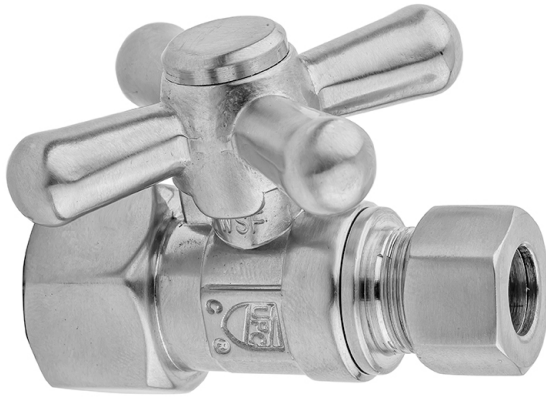

Quarter Turn Straight Pattern 3/8" IPS x 3/8" O.D. Supply Valve with Standard Cross Handle

Model #: 618-

FEATURES:

- Straight pattern IPS x 3/8" O.D. quarter turn ball valve
- 3/8" IPS inlet x 3/8" O.D. outlet
- All brass body and stem

AVAILABLE FINISHES:

Polished Chrome (PCH)	Satin Chrome (SC)	Bronze Umber (BU)
Satin Nickel (SN)	Pewter (PEW)	Caramel Bronze (CB)
Polished Nickel (PN)	Antique Brass (AB)	Antique Copper (ACU)
Oil-Rubbed Bronze (ORB)	Polished Brass (PB)	Polished Copper (PCU)
Vintage Bronze (VB)	Satin Brass (SB)	Matte Black (MBK)
Satin Gold (SG)	Polished Gold (PG)	Black Nickel (BKN)
White (WH)	Unlacquered Brass (ULB)	Satin Cooper (SCU)
Almond (ALD)	Amber (AMB)	Azure Blue (AZB)
Coral (COR)	Mint Green (GRN)	Stone Grey (GRY)
Lilac (LAC)	Light Blue (LBL)	Limon (LIM)
Plum (PLM)	Pink (PNK)	Red (RED)
Graphite (GPH)	Aged Unlacquered Brass (AUB)	