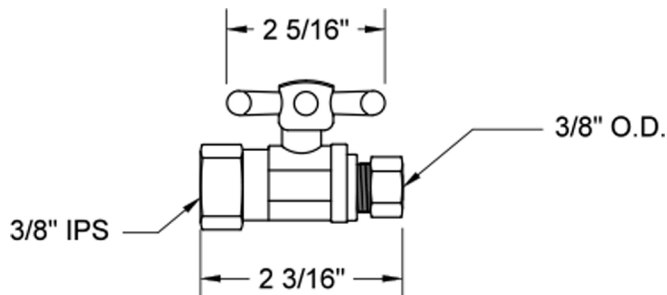

Quarter Turn Straight Pattern 3/8" IPS x 3/8" O.D. Supply Valve with Standard Cross Handle

Model #: 618-

FEATURES:

- Straight pattern IPS x 3/8" O.D. quarter turn ball valve
- 3/8" IPS inlet x 3/8" O.D. outlet
- All brass body and stem

AVAILABLE FINISHES:

Polished Chrome (PCH)	Satin Chrome (SC)	Bronze Umber (BU)
Satin Nickel (SN)	Pewter (PEW)	Caramel Bronze (CB)
Polished Nickel (PN)	Antique Brass (AB)	Antique Copper (ACU)
Oil-Rubbed Bronze (ORB)	Polished Brass (PB)	Polished Copper (PCU)
Vintage Bronze (VB)	Satin Brass (SB)	Matte Black (MBK)
Satin Gold (SG)	Polished Gold (PG)	Black Nickel (BKN)
White (WH)	Unlacquered Brass (ULB)	Satin Cooper (SCU)
Almond (ALD)	Amber (AMB)	Azure Blue (AZB)
Coral (COR)	Mint Green (GRN)	Stone Grey (GRY)
Lilac (LAC)	Light Blue (LBL)	Limon (LIM)
Plum (PLM)	Pink (PNK)	Red (RED)
Graphite (GPH)	Aged Unlacquered Brass (AUB)	

SPECIFICATION DRAWING:

AVAILABLE HANDLES: