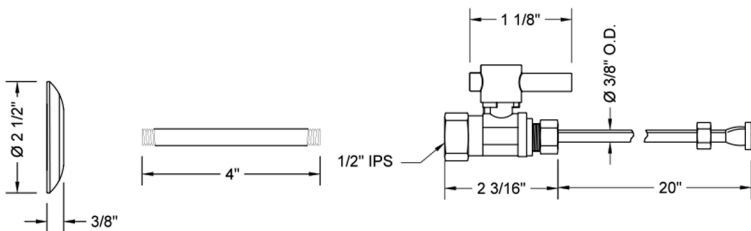

Quarter Turn Straight Pattern 1/2" IPS x 3/8" O.D. Toilet Supply Kit with Contempo Lever Handle, 20" Supply Tube, Escutcheon

Model #: 619-2-72-

FEATURES:

- Complete Toilet Supply Kit
- Kit contains:
 - (1) Quarter Turn Straight Pattern 1/2" IPS x 3/8" O.D. Supply Valve with Contempo lever Handle P/N 619-2
 - (1) 20" Copper Supply Tube P/N 772
 - (1) Escutcheon P/N 741
 - (1) 1/2" Brass Nipple P/N 801-12.4

SPECIFICATION DRAWING:

COMPONENTS	
DESCRIPTION	QTY:
STRAIGHT VALVE - CONTEMPO LEVER HANDLE	1
20" X 3/8" O.D. SUPPLY TUBE	1
ESCUTCHEON	1
PLASTIC FILL VALVE COUPLING NUT	1
4" NIPPLE	1

AVAILABLE HANDLES: