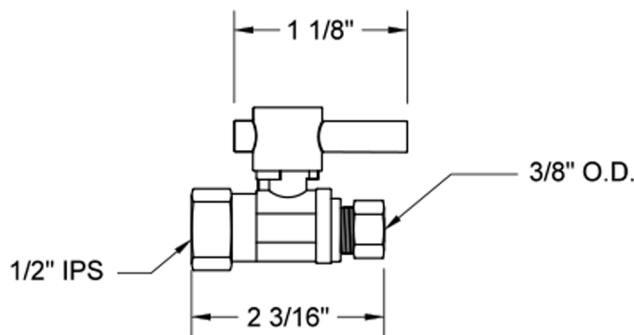

Quarter Turn Straight Pattern 1/2" IPS x 3/8" O.D. Supply Valve with Contempo Lever Handle

Model #: 619-2-

FEATURES:

- Straight pattern IPS x O.D. compression fit quarter turn ball valve
- 3/8" or 1/2" IPS inlet x 3/8" or 1/2" O.D. compression outlet
- All brass & fully finished

For additional cover tubes & escutcheons see 6007, 6015 or Sure Grip escutcheon & accessories section

AVAILABLE FINISHES:

Polished Chrome (PCH)	Satin Chrome (SC)	Bronze Umber (BU)
Satin Nickel (SN)	Pewter (PEW)	Caramel Bronze (CB)
Polished Nickel (PN)	Antique Brass (AB)	Antique Copper (ACU)
Oil-Rubbed Bronze (ORB)	Polished Brass (PB)	Polished Copper (PCU)
Vintage Bronze (VB)	Satin Brass (SB)	Matte Black (MBK)
Satin Gold (SG)	Polished Gold (PG)	Black Nickel (BKN)
White (WH)	Unlacquered Brass (ULB)	Satin Cooper (SCU)
Almond (ALD)	Amber (AMB)	Azure Blue (AZB)
Coral (COR)	Mint Green (GRN)	Stone Grey (GRY)
Lilac (LAC)	Light Blue (LBL)	Limon (LIM)
Plum (PLM)	Pink (PNK)	Red (RED)
Graphite (GPH)	Aged Unlacquered Brass (AUB)	

SPECIFICATION DRAWING:

AVAILABLE HANDLES:

COMPLIANCES:

Complies with: ASME A112.18.1-2012/CSA B125.1-12