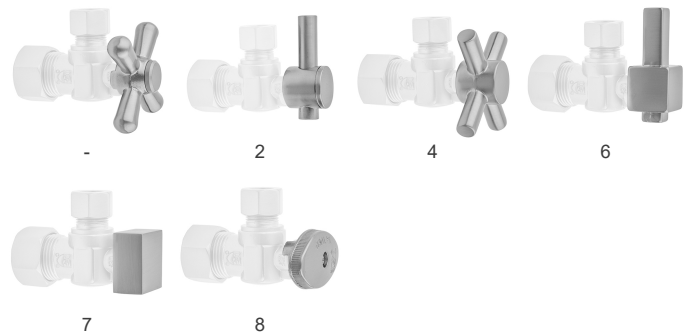

AVAILABLE HANDLES:

COMPLIANCES:

Complies with: ASME A112.18.1-2012/CSA B125.1-12