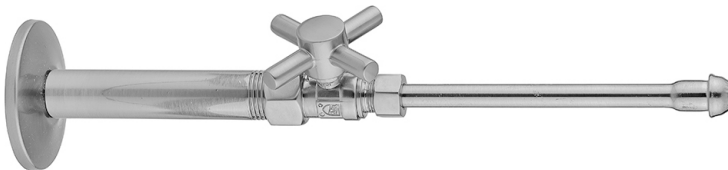

Quarter Turn Straight Pattern 1/2" IPS x 3/8" O.D. Faucet Supply Kit with Contempo Cross Handle, 20" Supply Tubes, Escutcheons

Model #: 619-4-62-

FEATURES:

- Complete Faucet Supply Kit
- Kit contains:
 - (2) Quarter Turn Straight Pattern 1/2" IPS x 3/8" O.D. Supply Valve with Contempo Cross Handle P/N 619-4
 - (2) 20" Copper Supply Tubes P/N 662
 - (2) Escutcheons P/N 741
 - (2) 1/2" Brass Nipples P/N 801-12.4

AVAILABLE FINISHES:

Polished Chrome (PCH)	Satin Chrome (SC)	Bronze Umber (BU)
Satin Nickel (SN)	Pewter (PEW)	Caramel Bronze (CB)
Polished Nickel (PN)	Antique Brass (AB)	Antique Copper (ACU)
Oil-Rubbed Bronze (ORB)	Polished Brass (PB)	Polished Copper (PCU)
Vintage Bronze (VB)	Satin Brass (SB)	Matte Black (MBK)
Satin Gold (SG)	Polished Gold (PG)	Black Nickel (BKN)
White (WH)	Unlacquered Brass (ULB)	Satin Cooper (SCU)
Almond (ALD)	Amber (AMB)	Azure Blue (AZB)
Coral (COR)	Mint Green (GRN)	Stone Grey (GRY)
Lilac (LAC)	Light Blue (LBL)	Limon (LIM)
Plum (PLM)	Pink (PNK)	Red (RED)
Graphite (GPH)	Aged Unlacquered Brass (AUB)	

SPECIFICATION DRAWING:

COMPONENTS	
DESCRIPTION	QTY:
STRAIGHT VALVE - CONTEMPO CROSS HANDLE	2
20" X 3/8" O.D. SUPPLY TUBE	2
2 1/2" SURE GRIP ESCUTCHEON	2
4" NIPPLE	2

AVAILABLE HANDLES: