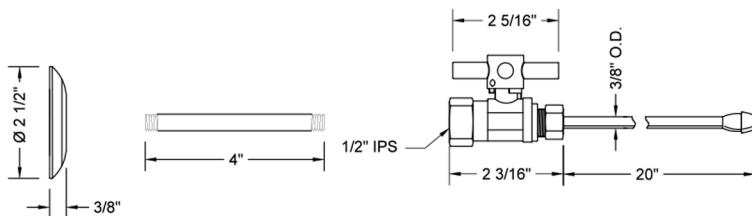

Quarter Turn Straight Pattern 1/2" IPS x 3/8" O.D. Faucet Supply Kit with Contempo Cross Handle, 20" Supply Tubes, Escutcheons

Model #: 619-4-62-

FEATURES:

- Complete Faucet Supply Kit
- Kit contains:
 - (2) Quarter Turn Straight Pattern 1/2" IPS x 3/8" O.D. Supply Valve with Contempo Cross Handle P/N 619-4
 - (2) 20" Copper Supply Tubes P/N 662
 - (2) Escutcheons P/N 741
 - (2) 1/2" Brass Nipples P/N 801-12.4

SPECIFICATION DRAWING:

COMPONENTS	
DESCRIPTION	QTY:
STRAIGHT VALVE - CONTEMPO CROSS HANDLE	2
20" X 3/8" O.D. SUPPLY TUBE	2
2 1/2" SURE GRIP ESCUTCHEON	2
4" NIPPLE	2

AVAILABLE HANDLES: