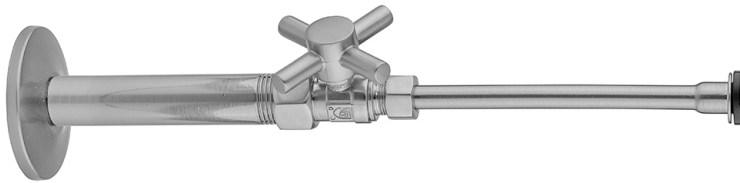

Quarter Turn Straight Pattern 1/2" IPS x 3/8" O.D. Toilet Supply Kit with Contempo Cross Handle, 20" Supply Tube, Escutcheon

Model #: 619-4-72-

FEATURES:

- Complete Toilet Supply Kit
- Kit contains:
 - (1) Quarter Turn Straight Pattern 1/2" IPS x 3/8" O.D. Supply Valve with Contempo Cross Handle P/N 619-4
 - (1) 20" Copper Supply Tube P/N 772
 - (1) Escutcheon P/N 741
 - (1) 1/2" Brass Nipple P/N 801-12.4

AVAILABLE FINISHES:

Polished Chrome (PCH)	Satin Chrome (SC)	Bronze Umber (BU)
Satin Nickel (SN)	Pewter (PEW)	Caramel Bronze (CB)
Polished Nickel (PN)	Antique Brass (AB)	Antique Copper (ACU)
Oil-Rubbed Bronze (ORB)	Polished Brass (PB)	Polished Copper (PCU)
Vintage Bronze (VB)	Satin Brass (SB)	Matte Black (MBK)
Satin Gold (SG)	Polished Gold (PG)	Black Nickel (BKN)
White (WH)	Unlacquered Brass (ULB)	Satin Cooper (SCU)
Almond (ALD)	Amber (AMB)	Azure Blue (AZB)
Coral (COR)	Mint Green (GRN)	Stone Grey (GRY)
Lilac (LAC)	Light Blue (LBL)	Limon (LIM)
Plum (PLM)	Pink (PNK)	Red (RED)
Graphite (GPH)	Aged Unlacquered Brass (AUB)	

SPECIFICATION DRAWING:

COMPONENTS	
DESCRIPTION	QTY:
STRAIGHT VALVE - CONTEMPO CROSS HANDLE	1
20" X 3/8" O.D. SUPPLY TUBE	1
ESCUTCHEON	1
PLASTIC FILL VALVE COUPLING NUT	1
4" NIPPLE	1

AVAILABLE HANDLES: