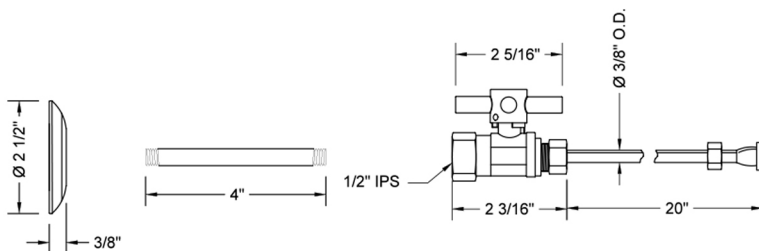

Quarter Turn Straight Pattern 1/2" IPS x 3/8" O.D. Toilet Supply Kit with Contempo Cross Handle, 20" Supply Tube, Escutcheon

Model #: 619-4-72-

FEATURES:

- Complete Toilet Supply Kit
- Kit contains:
 - (1) Quarter Turn Straight Pattern 1/2" IPS x 3/8" O.D. Supply Valve with Contempo Cross Handle P/N 619-4
 - (1) 20" Copper Supply Tube P/N 772
 - (1) Escutcheon P/N 741
 - (1) 1/2" Brass Nipple P/N 801-12.4

SPECIFICATION DRAWING:

COMPONENTS	
DESCRIPTION	QTY:
STRAIGHT VALVE - CONTEMPO CROSS HANDLE	1
20" X 3/8" O.D. SUPPLY TUBE	1
ESCUTCHEON	1
PLASTIC FILL VALVE COUPLING NUT	1
4" NIPPLE	1

AVAILABLE HANDLES: