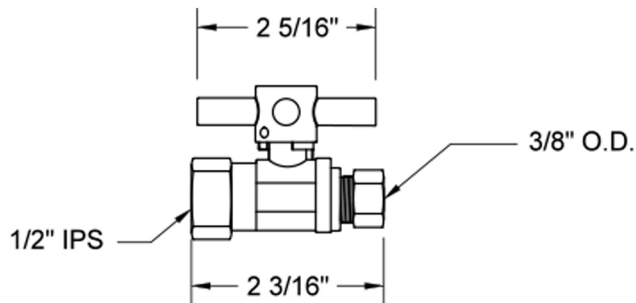

Quarter Turn Straight Pattern 1/2" IPS x 3/8" O.D. Supply Valve with Contempo Cross Handle

Model #: 619-4-

FEATURES:

- Straight pattern IPS x O.D. compression fit quarter turn ball valve
- 3/8" or 1/2" IPS inlet x 3/8" or 1/2" O.D. compression outlet
- All brass & fully finished

AVAILABLE FINISHES:

Polished Chrome (PCH)	Satin Chrome (SC)	Bronze Umber (BU)
Satin Nickel (SN)	Pewter (PEW)	Caramel Bronze (CB)
Polished Nickel (PN)	Antique Brass (AB)	Antique Copper (ACU)
Oil-Rubbed Bronze (ORB)	Polished Brass (PB)	Polished Copper (PCU)
Vintage Bronze (VB)	Satin Brass (SB)	Matte Black (MBK)
Satin Gold (SG)	Polished Gold (PG)	Black Nickel (BKN)
White (WH)	Unlacquered Brass (ULB)	Satin Cooper (SCU)
Almond (ALD)	Amber (AMB)	Azure Blue (AZB)
Coral (COR)	Mint Green (GRN)	Stone Grey (GRY)
Lilac (LAC)	Light Blue (LBL)	Limon (LIM)
Plum (PLM)	Pink (PNK)	Red (RED)
Graphite (GPH)	Aged Unlacquered Brass (AUB)	

SPECIFICATION DRAWING:

AVAILABLE HANDLES:

COMPLIANCES:

Complies with: ASME A112.18.1-2012/CSA B125.1-12