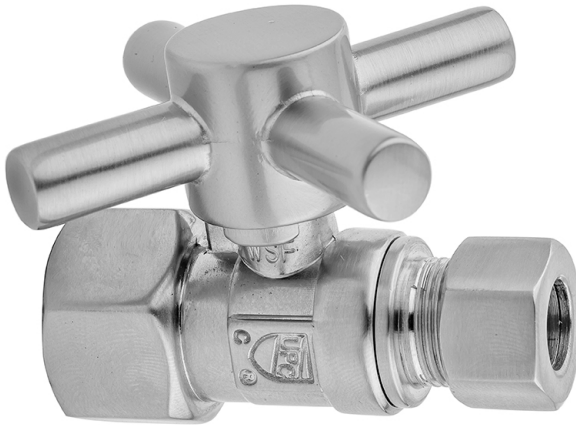

Quarter Turn Straight Pattern 1/2" IPS x 3/8" O.D. Supply Valve with Contempo Cross Handle

Model #: 619-4-

FEATURES:

- Straight pattern IPS x O.D. compression fit quarter turn ball valve
- 3/8" or 1/2" IPS inlet x 3/8" or 1/2" O.D. compression outlet
- All brass & fully finished

AVAILABLE FINISHES:

Polished Chrome (PCH)	Satin Chrome (SC)	Bronze Umber (BU)
Satin Nickel (SN)	Pewter (PEW)	Caramel Bronze (CB)
Polished Nickel (PN)	Antique Brass (AB)	Antique Copper (ACU)
Oil-Rubbed Bronze (ORB)	Polished Brass (PB)	Polished Copper (PCU)
Vintage Bronze (VB)	Satin Brass (SB)	Matte Black (MBK)
Satin Gold (SG)	Polished Gold (PG)	Black Nickel (BKN)
White (WH)	Unlacquered Brass (ULB)	Satin Cooper (SCU)
Almond (ALD)	Amber (AMB)	Azure Blue (AZB)
Coral (COR)	Mint Green (GRN)	Stone Grey (GRY)
Lilac (LAC)	Light Blue (LBL)	Limon (LIM)
Plum (PLM)	Pink (PNK)	Red (RED)
Graphite (GPH)	Aged Unlacquered Brass (AUB)	