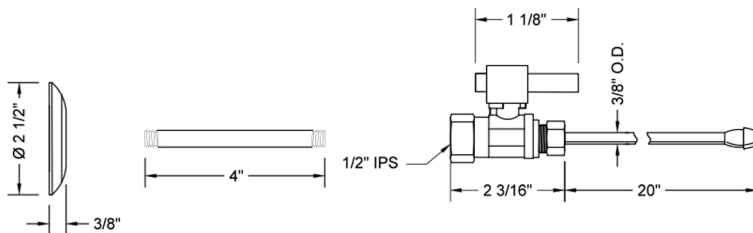

# Quarter Turn Straight Pattern 1/2" IPS x 3/8" O.D. Faucet Supply Kit with Square Lever 20" Supply Tubes, Escutcheons

**Model #: 619-6-62-**

### FEATURES:

- Complete Faucet Supply Kit
- Kit contains:
  - (2) Quarter Turn Straight Pattern 1/2" IPS x 3/8" O.D. Supply Valve with Square Lever Handle P/N 619-6
  - (2) 20" Copper Supply Tubes P/N 662
  - (2) Escutcheons P/N 741
  - (2) 1/2" Brass Nipples P/N 801-12.4

### SPECIFICATION DRAWING:

COMPONENTS	
DESCRIPTION	QTY:
STRAIGHT VALVE - SQUARE LEVER HANDLE	2
20" X 3/8" O.D. SUPPLY TUBE	2
2 1/2" SURE GRIP ESCUTCHEON	2
4" NIPPLE	2