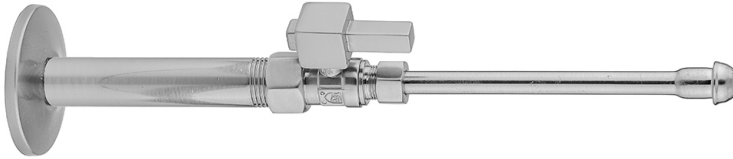

# Quarter Turn Straight Pattern 1/2" IPS x 3/8" O.D. Faucet Supply Kit with Square Lever 20" Supply Tubes, Escutcheons

**Model #: 619-6-62-**

### FEATURES:

- Complete Faucet Supply Kit
- Kit contains:
  - (2) Quarter Turn Straight Pattern 1/2" IPS x 3/8" O.D. Supply Valve with Square Lever Handle P/N 619-6
  - (2) 20" Copper Supply Tubes P/N 662
  - (2) Escutcheons P/N 741
  - (2) 1/2" Brass Nipples P/N 801-12.4

### AVAILABLE FINISHES:

Polished Chrome (PCH)	Satin Chrome (SC)	Bronze Umber (BU)
Satin Nickel (SN)	Pewter (PEW)	Caramel Bronze (CB)
Polished Nickel (PN)	Antique Brass (AB)	Antique Copper (ACU)
Oil-Rubbed Bronze (ORB)	Polished Brass (PB)	Polished Copper (PCU)
Vintage Bronze (VB)	Satin Brass (SB)	Matte Black (MBK)
Satin Gold (SG)	Polished Gold (PG)	Black Nickel (BKN)
White (WH)	Unlacquered Brass (ULB)	Satin Cooper (SCU)
Almond (ALD)	Amber (AMB)	Azure Blue (AZB)
Coral (COR)	Mint Green (GRN)	Stone Grey (GRY)
Lilac (LAC)	Light Blue (LBL)	Limon (LIM)
Plum (PLM)	Pink (PNK)	Red (RED)
Graphite (GPH)	Aged Unlacquered Brass (AUB)	

### SPECIFICATION DRAWING:

COMPONENTS	
DESCRIPTION	QTY:
STRAIGHT VALVE - SQUARE LEVER HANDLE	2
20" X 3/8" O.D. SUPPLY TUBE	2
2 1/2" SURE GRIP ESCUTCHEON	2
4" NIPPLE	2