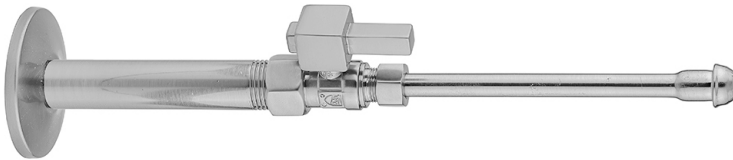

# Quarter Turn Straight Pattern 1/2" IPS x 3/8" O.D. Faucet Supply Kit with Square Lever 20" Supply Tubes, Escutcheons

**Model #: 619-6-62-**

### FEATURES:

- Complete Faucet Supply Kit
- Kit contains:
  - (2) Quarter Turn Straight Pattern 1/2" IPS x 3/8" O.D. Supply Valve with Square Lever Handle P/N 619-6
  - (2) 20" Copper Supply Tubes P/N 662
  - (2) Escutcheons P/N 741
  - (2) 1/2" Brass Nipples P/N 801-12.4

### AVAILABLE FINISHES:

Polished Chrome (PCH)	Satin Chrome (SC)	Bronze Umber (BU)
Satin Nickel (SN)	Pewter (PEW)	Caramel Bronze (CB)
Polished Nickel (PN)	Antique Brass (AB)	Antique Copper (ACU)
Oil-Rubbed Bronze (ORB)	Polished Brass (PB)	Polished Copper (PCU)
Vintage Bronze (VB)	Satin Brass (SB)	Matte Black (MBK)
Satin Gold (SG)	Polished Gold (PG)	Black Nickel (BKN)
White (WH)	Unlacquered Brass (ULB)	Satin Cooper (SCU)
Almond (ALD)	Amber (AMB)	Azure Blue (AZB)
Coral (COR)	Mint Green (GRN)	Stone Grey (GRY)
Lilac (LAC)	Light Blue (LBL)	Limon (LIM)
Plum (PLM)	Pink (PNK)	Red (RED)
Graphite (GPH)	Aged Unlacquered Brass (AUB)	

### SPECIFICATION DRAWING:

COMPONENTS	
DESCRIPTION	QTY:
STRAIGHT VALVE - SQUARE LEVER HANDLE	2
20" X 3/8" O.D. SUPPLY TUBE	2
2 1/2" SURE GRIP ESCUTCHEON	2
4" NIPPLE	2