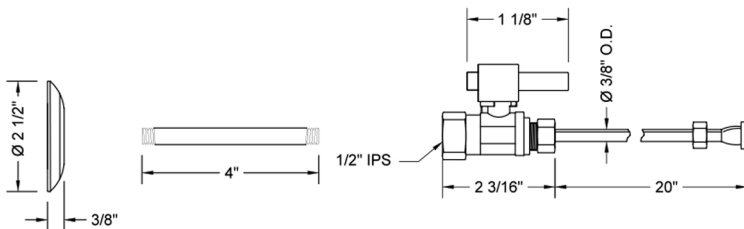

Quarter Turn Straight Pattern 1/2" IPS x 3/8" O.D. Toilet Supply Kit with Square Lever 20" Supply Tube, Escutcheon

Model #: 619-6-72-

FEATURES:

- Complete Toilet Supply Kit
- Kit contains:
 - (1) Quarter Turn Straight Pattern 1/2" IPS x 3/8" O.D. Supply Valve with Square Lever Handle P/N 619-6
 - (1) 20" Copper Supply Tube P/N 772
 - (1) Escutcheon P/N 741
 - (1) 1/2" Brass Nipple P/N 801-12.4

SPECIFICATION DRAWING:

COMPONENTS	
DESCRIPTION	QTY:
STRAIGHT VALVE - SQUARE LEVER HANDLE	1
20" X 3/8" O.D. SUPPLY TUBE	1
ESCUTCHEON	1
PLASTIC FILL VALVE COUPLING NUT	1
4" NIPPLE	1

AVAILABLE HANDLES: