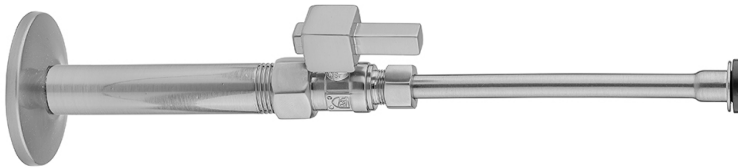

Quarter Turn Straight Pattern 1/2" IPS x 3/8" O.D. Toilet Supply Kit with Square Lever 20" Supply Tube, Escutcheon

Model #: 619-6-72-

FEATURES:

- Complete Toilet Supply Kit
- Kit contains:
 - (1) Quarter Turn Straight Pattern 1/2" IPS x 3/8" O.D. Supply Valve with Square Lever Handle P/N 619-6
 - (1) 20" Copper Supply Tube P/N 772
 - (1) Escutcheon P/N 741
 - (1) 1/2" Brass Nipple P/N 801-12.4

AVAILABLE FINISHES:

Polished Chrome (PCH)	Satin Chrome (SC)	Bronze Umber (BU)
Satin Nickel (SN)	Pewter (PEW)	Caramel Bronze (CB)
Polished Nickel (PN)	Antique Brass (AB)	Antique Copper (ACU)
Oil-Rubbed Bronze (ORB)	Polished Brass (PB)	Polished Copper (PCU)
Vintage Bronze (VB)	Satin Brass (SB)	Matte Black (MBK)
Satin Gold (SG)	Polished Gold (PG)	Black Nickel (BKN)
White (WH)	Unlacquered Brass (ULB)	Satin Cooper (SCU)
Almond (ALD)	Amber (AMB)	Azure Blue (AZB)
Coral (COR)	Mint Green (GRN)	Stone Grey (GRY)
Lilac (LAC)	Light Blue (LBL)	Limon (LIM)
Plum (PLM)	Pink (PNK)	Red (RED)
Graphite (GPH)	Aged Unlacquered Brass (AUB)	

SPECIFICATION DRAWING:

COMPONENTS	
DESCRIPTION	QTY:
STRAIGHT VALVE - SQUARE LEVER HANDLE	1
20" X 3/8" O.D. SUPPLY TUBE	1
ESCUTCHEON	1
PLASTIC FILL VALVE COUPLING NUT	1
4" NIPPLE	1

AVAILABLE HANDLES: