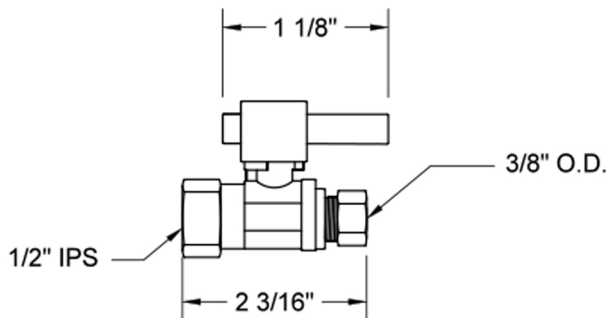

Quarter Turn Straight Pattern 1/2" IPS x 3/8" O.D. Supply Valve with Square Lever

Model #: 619-6-

FEATURES:

- Straight pattern IPS x O.D. compression fit quarter turn ball valve
- 3/8" or 1/2" IPS inlet x 3/8" or 1/2" O.D. compression outlet
- All brass & fully finished

AVAILABLE FINISHES:

Polished Chrome (PCH)	Satin Chrome (SC)	Bronze Umber (BU)
Satin Nickel (SN)	Pewter (PEW)	Caramel Bronze (CB)
Polished Nickel (PN)	Antique Brass (AB)	Antique Copper (ACU)
Oil-Rubbed Bronze (ORB)	Polished Brass (PB)	Polished Copper (PCU)
Vintage Bronze (VB)	Satin Brass (SB)	Matte Black (MBK)
Satin Gold (SG)	Polished Gold (PG)	Black Nickel (BKN)
White (WH)	Unlacquered Brass (ULB)	Satin Cooper (SCU)
Almond (ALD)	Amber (AMB)	Azure Blue (AZB)
Coral (COR)	Mint Green (GRN)	Stone Grey (GRY)
Lilac (LAC)	Light Blue (LBL)	Limon (LIM)
Plum (PLM)	Pink (PNK)	Red (RED)
Graphite (GPH)	Aged Unlacquered Brass (AUB)	

SPECIFICATION DRAWING:

AVAILABLE HANDLES:

COMPLIANCES:

Complies with: ASME A112.18.1-2012/CSA B125.1-12