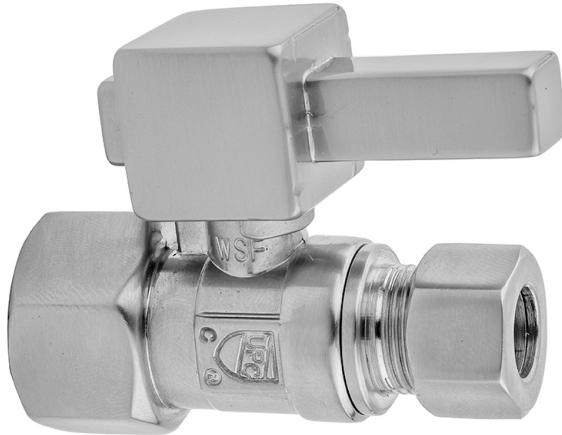

Quarter Turn Straight Pattern 1/2" IPS x 3/8" O.D. Supply Valve with Square Lever

Model #: 619-6-

FEATURES:

- Straight pattern IPS x O.D. compression fit quarter turn ball valve
- 3/8" or 1/2" IPS inlet x 3/8" or 1/2" O.D. compression outlet
- All brass & fully finished

AVAILABLE FINISHES:

Polished Chrome (PCH)	Satin Chrome (SC)	Bronze Umber (BU)
Satin Nickel (SN)	Pewter (PEW)	Caramel Bronze (CB)
Polished Nickel (PN)	Antique Brass (AB)	Antique Copper (ACU)
Oil-Rubbed Bronze (ORB)	Polished Brass (PB)	Polished Copper (PCU)
Vintage Bronze (VB)	Satin Brass (SB)	Matte Black (MBK)
Satin Gold (SG)	Polished Gold (PG)	Black Nickel (BKN)
White (WH)	Unlacquered Brass (ULB)	Satin Cooper (SCU)
Almond (ALD)	Amber (AMB)	Azure Blue (AZB)
Coral (COR)	Mint Green (GRN)	Stone Grey (GRY)
Lilac (LAC)	Light Blue (LBL)	Limon (LIM)
Plum (PLM)	Pink (PNK)	Red (RED)
Graphite (GPH)	Aged Unlacquered Brass (AUB)	