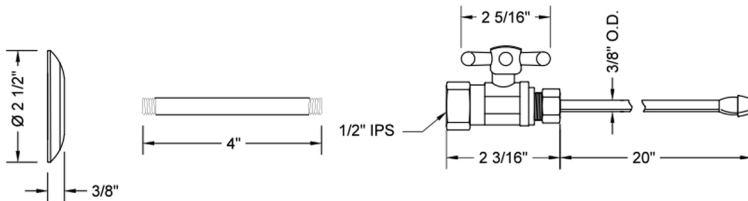

Quarter Turn Straight Pattern 1/2" IPS x 3/8" O.D. Faucet Supply Kit with Standard Cross Handle, 20" Supply Tubes, Escutcheons

Model #: 619-62-

FEATURES:

- Complete Faucet Supply Kit
- Kit contains:
 - (2) Quarter Turn Straight Pattern 1/2" IPS x 3/8" O.D. Supply Valve with Standard Cross Handle P/N 619
 - (2) 20" Copper Supply Tubes P/N 662
 - (2) Escutcheons P/N 741
 - (2) 1/2" Brass Nipples P/N 801-12.4

SPECIFICATION DRAWING:

COMPONENTS	
DESCRIPTION	QTY:
STRAIGHT VALVE - STANDARD CROSS HANDLE	2
20" X 3/8" O.D. SUPPLY TUBE	2
2 1/2" SURE GRIP ESCUTCHEON	2
4" NIPPLE	2

AVAILABLE HANDLES: