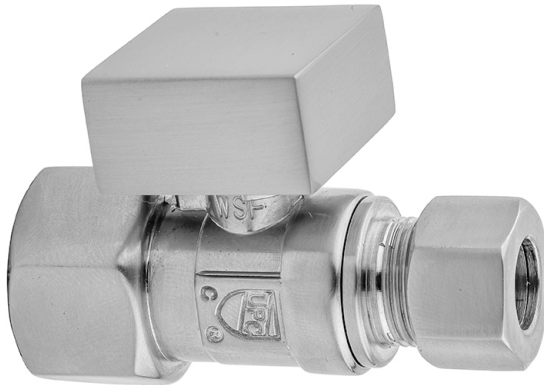

Quarter Turn Straight Pattern 1/2" IPS x 3/8" O.D. Supply Valve with Square Handle

Model #: 619-7-

FEATURES:

- Straight pattern IPS x O.D. compression fit quarter turn ball valve
- 3/8" or 1/2" IPS inlet x 3/8" or 1/2" O.D. compression outlet
- All brass & fully finished

For additional cover tubes & escutcheons see 6007, 6015 or Sure Grip escutcheon & accessories section

AVAILABLE FINISHES:

Polished Chrome (PCH)	Satin Chrome (SC)	Bronze Umber (BU)
Satin Nickel (SN)	Pewter (PEW)	Caramel Bronze (CB)
Polished Nickel (PN)	Antique Brass (AB)	Antique Copper (ACU)
Oil-Rubbed Bronze (ORB)	Polished Brass (PB)	Polished Copper (PCU)
Vintage Bronze (VB)	Satin Brass (SB)	Matte Black (MBK)
Satin Gold (SG)	Polished Gold (PG)	Black Nickel (BKN)
White (WH)	Unlacquered Brass (ULB)	Satin Cooper (SCU)
Almond (ALD)	Amber (AMB)	Azure Blue (AZB)
Coral (COR)	Mint Green (GRN)	Stone Grey (GRY)
Lilac (LAC)	Light Blue (LBL)	Limon (LIM)
Plum (PLM)	Pink (PNK)	Red (RED)
Graphite (GPH)	Aged Unlacquered Brass (AUB)	