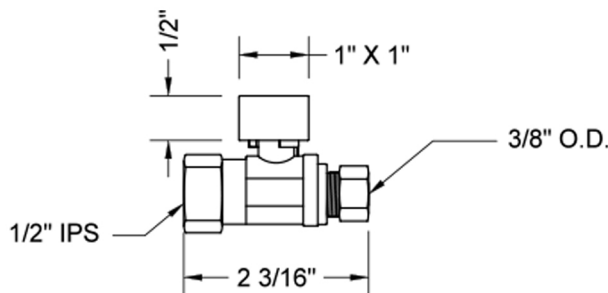

Quarter Turn Straight Pattern 1/2" IPS x 3/8" O.D. Supply Valve with Square Handle

Model #: 619-7-

FEATURES:

- Straight pattern IPS x O.D. compression fit quarter turn ball valve
- 3/8" or 1/2" IPS inlet x 3/8" or 1/2" O.D. compression outlet
- All brass & fully finished

For additional cover tubes & escutcheons see 6007, 6015 or Sure Grip escutcheon & accessories section

AVAILABLE FINISHES:

Polished Chrome (PCH)	Satin Chrome (SC)	Bronze Umber (BU)
Satin Nickel (SN)	Pewter (PEW)	Caramel Bronze (CB)
Polished Nickel (PN)	Antique Brass (AB)	Antique Copper (ACU)
Oil-Rubbed Bronze (ORB)	Polished Brass (PB)	Polished Copper (PCU)
Vintage Bronze (VB)	Satin Brass (SB)	Matte Black (MBK)
Satin Gold (SG)	Polished Gold (PG)	Black Nickel (BKN)
White (WH)	Unlacquered Brass (ULB)	Satin Cooper (SCU)
Almond (ALD)	Amber (AMB)	Azure Blue (AZB)
Coral (COR)	Mint Green (GRN)	Stone Grey (GRY)
Lilac (LAC)	Light Blue (LBL)	Limon (LIM)
Plum (PLM)	Pink (PNK)	Red (RED)
Graphite (GPH)	Aged Unlacquered Brass (AUB)	

SPECIFICATION DRAWING:

AVAILABLE HANDLES:

COMPLIANCES:

Complies with: ASME A112.18.1-2012/CSA B125.1-12