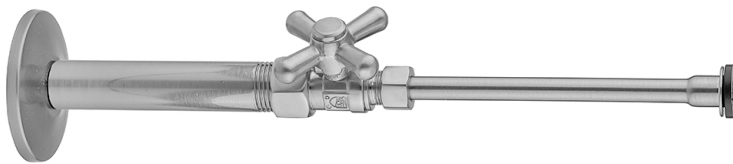

# Quarter Turn Straight Pattern 1/2" IPS x 3/8" O.D. Toilet Supply Kit with Standard Cross Handle, 20" Supply Tube, Escutcheon

**Model #: 619-72-**

**FEATURES:**

- Complete Toilet Supply Kit
- Kit contains:
  - (1) Quarter Turn Straight Pattern 1/2" IPS x 3/8" O.D. Supply Valve with Standard Cross Handle P/N 619
  - (1) 20" Copper Supply Tube P/N 772
  - (1) Escutcheon P/N 741
  - (1) 1/2" Brass Nipple P/N 801-12.4

**AVAILABLE FINISHES:**

Polished Chrome (PCH)	Satin Chrome (SC)	Bronze Umber (BU)
Satin Nickel (SN)	Pewter (PEW)	Caramel Bronze (CB)
Polished Nickel (PN)	Antique Brass (AB)	Antique Copper (ACU)
Oil-Rubbed Bronze (ORB)	Polished Brass (PB)	Polished Copper (PCU)
Vintage Bronze (VB)	Satin Brass (SB)	Matte Black (MBK)
Satin Gold (SG)	Polished Gold (PG)	Black Nickel (BKN)
White (WH)	Unlacquered Brass (ULB)	Satin Cooper (SCU)
Almond (ALD)	Amber (AMB)	Azure Blue (AZB)
Coral (COR)	Mint Green (GRN)	Stone Grey (GRY)
Lilac (LAC)	Light Blue (LBL)	Limon (LIM)
Plum (PLM)	Pink (PNK)	Red (RED)
Graphite (GPH)	Aged Unlacquered Brass (AUB)	

**SPECIFICATION DRAWING:**

COMPONENTS	
DESCRIPTION	QTY:
STRAIGHT VALVE - STANDARD CROSS HANDLE	1
20" X 3/8" O.D. SUPPLY TUBE	1
ESCUTCHEON	1
PLASTIC FILL VALVE COUPLING NUT	1
4" NIPPLE	1

**AVAILABLE HANDLES:**