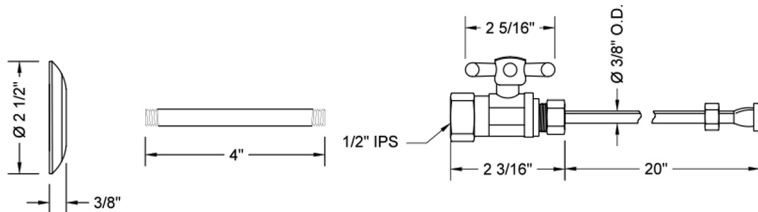

# Quarter Turn Straight Pattern 1/2" IPS x 3/8" O.D. Toilet Supply Kit with Standard Cross Handle, 20" Supply Tube, Escutcheon

**Model #: 619-72-**

**FEATURES:**

- Complete Toilet Supply Kit
- Kit contains:
  - (1) Quarter Turn Straight Pattern 1/2" IPS x 3/8" O.D. Supply Valve with Standard Cross Handle P/N 619
  - (1) 20" Copper Supply Tube P/N 772
  - (1) Escutcheon P/N 741
  - (1) 1/2" Brass Nipple P/N 801-12.4

**SPECIFICATION DRAWING:**

COMPONENTS	
DESCRIPTION	QTY:
STRAIGHT VALVE - STANDARD CROSS HANDLE	1
20" X 3/8" O.D. SUPPLY TUBE	1
ESCUTCHEON	1
PLASTIC FILL VALVE COUPLING NUT	1
4" NIPPLE	1

**AVAILABLE HANDLES:**