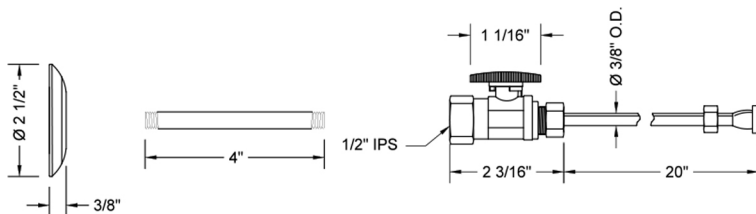

Quarter Turn Straight Pattern 1/2" IPS x 3/8" O.D. Toilet Supply Kit with Oval Handle, 20" Supply Tube, Escutcheon

Model #: 619-8-72-

FEATURES:

- Complete Toilet Supply Kit
- Kit contains:
 - (1) Quarter Turn Straight Pattern 1/2" IPS x 3/8" O.D. Supply Valve with Oval Handle P/N 619-8
 - (1) 20" Copper Supply Tube P/N 772
 - (1) Escutcheon P/N 741
 - (1) 1/2" Brass Nipple P/N 801-12.4

SPECIFICATION DRAWING:

COMPONENTS	
DESCRIPTION	QTY:
STRAIGHT VALVE - OVAL HANDLE	1
20" X 3/8" O.D. SUPPLY TUBE	1
ESCUTCHEON	1
PLASTIC FILL VALVE COUPLING NUT	1
4" NIPPLE	1

AVAILABLE HANDLES: