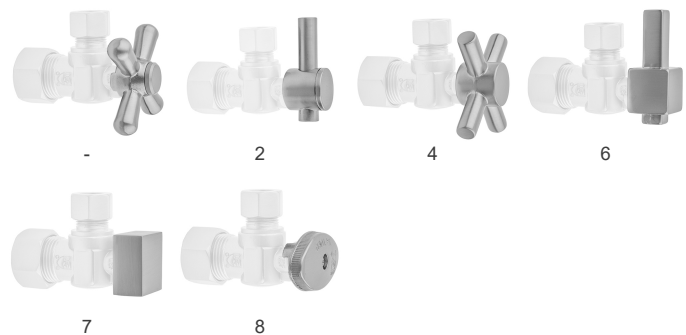

AVAILABLE HANDLES:

COMPLIANCES:

Complies with: ASME A112.18.1-2012/CSA B125.1-12