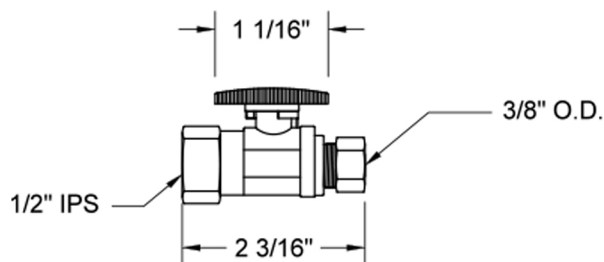

Quarter Turn Straight Pattern 1/2" IPS x 3/8" O.D. Supply Valve with Oval Handle

Model #: 619-8-

FEATURES:

- Straight pattern IPS x O.D. compression fit quarter turn ball valve
- 3/8" or 1/2" IPS inlet x 3/8" or 1/2" O.D. compression outlet
- All brass & fully finished

AVAILABLE FINISHES:

Polished Chrome (PCH)	Satin Chrome (SC)	Bronze Umber (BU)
Satin Nickel (SN)	Pewter (PEW)	Caramel Bronze (CB)
Polished Nickel (PN)	Antique Brass (AB)	Antique Copper (ACU)
Oil-Rubbed Bronze (ORB)	Polished Brass (PB)	Polished Copper (PCU)
Vintage Bronze (VB)	Satin Brass (SB)	Matte Black (MBK)
Satin Gold (SG)	Polished Gold (PG)	Black Nickel (BKN)
White (WH)	Satin Cooper (SCU)	Almond (ALD)
Amber (AMB)	Azure Blue (AZB)	Coral (COR)
Mint Green (GRN)	Stone Grey (GRY)	Lilac (LAC)
Light Blue (LBL)	Limon (LIM)	Plum (PLM)
Pink (PNK)	Red (RED)	Graphite (GPH)
Aged Unlacquered Brass (AUB)		

SPECIFICATION DRAWING:

AVAILABLE HANDLES:

COMPLIANCES:

Complies with: ASME A112.18.1-2012/CSA B125.1-12