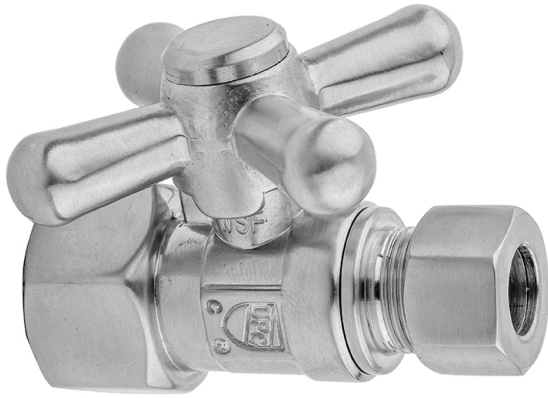

## Quarter Turn Straight Pattern 1/2" IPS x 3/8" O.D. Supply Valve with Standard Cross Handle

Model #: 619-

### FEATURES:

- Straight pattern IPS x 3/8" O.D. quarter turn ball valve
- 1/2" IPS inlet x 3/8" O.D. outlet
- All brass body and stem