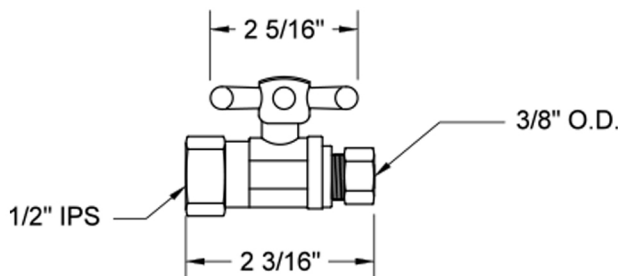

Quarter Turn Straight Pattern 1/2" IPS x 3/8" O.D. Supply Valve with Standard Cross Handle

Model #: 619-

FEATURES:

- Straight pattern IPS x 3/8" O.D. quarter turn ball valve
- 1/2" IPS inlet x 3/8" O.D. outlet
- All brass body and stem

AVAILABLE FINISHES:

Polished Chrome (PCH)	Satin Chrome (SC)	Bronze Umber (BU)
Satin Nickel (SN)	Pewter (PEW)	Caramel Bronze (CB)
Polished Nickel (PN)	Antique Brass (AB)	Antique Copper (ACU)
Oil-Rubbed Bronze (ORB)	Polished Brass (PB)	Polished Copper (PCU)
Vintage Bronze (VB)	Satin Brass (SB)	Matte Black (MBK)
Satin Gold (SG)	Polished Gold (PG)	Black Nickel (BKN)
White (WH)	Unlacquered Brass (ULB)	Satin Cooper (SCU)
Almond (ALD)	Amber (AMB)	Azure Blue (AZB)
Coral (COR)	Mint Green (GRN)	Stone Grey (GRY)
Lilac (LAC)	Light Blue (LBL)	Limon (LIM)
Plum (PLM)	Pink (PNK)	Red (RED)
Graphite (GPH)	Aged Unlacquered Brass (AUB)	

SPECIFICATION DRAWING:

AVAILABLE HANDLES:

COMPLIANCES:

Complies with: ASME A112.18.1-2012/CSA B125.1-12