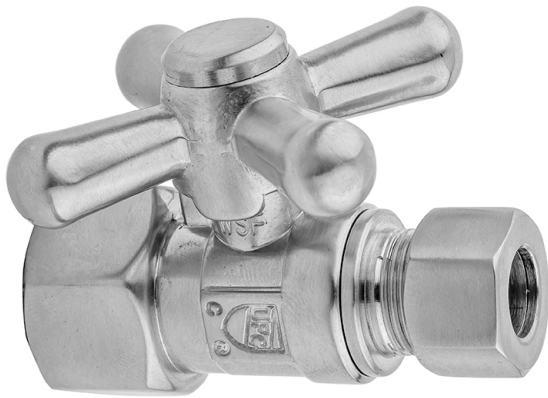

Quarter Turn Straight Pattern 1/2" IPS x 1/2" O.D. Supply Valve with Standard Cross Handle

Model #: 620-

FEATURES:

- Straight pattern IPS x 1/2" O.D. quarter turn ball valve
- 1/2" IPS inlet x 1/2" O.D. outlet
- All brass body and stem

AVAILABLE FINISHES:

Polished Chrome (PCH)	Satin Chrome (SC)	Bronze Umber (BU)
Satin Nickel (SN)	Pewter (PEW)	Caramel Bronze (CB)
Polished Nickel (PN)	Antique Brass (AB)	Antique Copper (ACU)
Oil-Rubbed Bronze (ORB)	Polished Brass (PB)	Polished Copper (PCU)
Vintage Bronze (VB)	Satin Brass (SB)	Matte Black (MBK)
Satin Gold (SG)	Polished Gold (PG)	Black Nickel (BKN)
White (WH)	Unlacquered Brass (ULB)	Satin Cooper (SCU)
Almond (ALD)	Amber (AMB)	Azure Blue (AZB)
Coral (COR)	Mint Green (GRN)	Stone Grey (GRY)
Lilac (LAC)	Light Blue (LBL)	Limon (LIM)
Plum (PLM)	Pink (PNK)	Red (RED)
Graphite (GPH)	Aged Unlacquered Brass (AUB)	