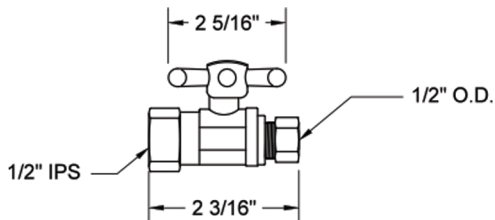

Quarter Turn Straight Pattern 1/2" IPS x 1/2" O.D. Supply Valve with Standard Cross Handle

Model #: 620-

FEATURES:

- Straight pattern IPS x 1/2" O.D. quarter turn ball valve
- 1/2" IPS inlet x 1/2" O.D. outlet
- All brass body and stem

AVAILABLE FINISHES:

Polished Chrome (PCH)	Satin Chrome (SC)	Bronze Umber (BU)
Satin Nickel (SN)	Pewter (PEW)	Caramel Bronze (CB)
Polished Nickel (PN)	Antique Brass (AB)	Antique Copper (ACU)
Oil-Rubbed Bronze (ORB)	Polished Brass (PB)	Polished Copper (PCU)
Vintage Bronze (VB)	Satin Brass (SB)	Matte Black (MBK)
Satin Gold (SG)	Polished Gold (PG)	Black Nickel (BKN)
White (WH)	Unlacquered Brass (ULB)	Satin Cooper (SCU)
Almond (ALD)	Amber (AMB)	Azure Blue (AZB)
Coral (COR)	Mint Green (GRN)	Stone Grey (GRY)
Lilac (LAC)	Light Blue (LBL)	Limon (LIM)
Plum (PLM)	Pink (PNK)	Red (RED)
Graphite (GPH)	Aged Unlacquered Brass (AUB)	

SPECIFICATION DRAWING:

AVAILABLE HANDLES:

COMPLIANCES:

Complies with: ASME A112.18.1-2012/CSA B125.1-12