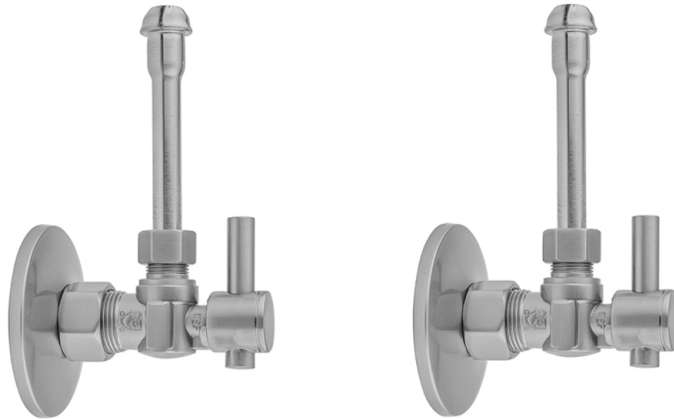

Quarter Turn Angle Pattern 5/8" O.D. Compression (Fits 1/2" Copper) x 3/8" O.D. Faucet Supply Kit with Contempo Lever Handle, 20" Supply Tubes, Escutcheons
Model #: 621-2-62-

FEATURES:

- Complete Faucet Supply Kit
- Kit contains:
 - (2) Quarter Turn Angle Pattern 5/8" O.D. Compression (Fits 1/2" Copper) x 3/8" O.D. Supply Valve with Contempo Lever Handle P/N 621-2
 - (2) 20" Copper Supply Tubes P/N 662
 - (2) Escutcheons P/N 7463

AVAILABLE FINISHES:

Polished Chrome (PCH)	Satin Chrome (SC)	Bronze Umber (BU)
Satin Nickel (SN)	Pewter (PEW)	Caramel Bronze (CB)
Polished Nickel (PN)	Antique Brass (AB)	Antique Copper (ACU)
Oil-Rubbed Bronze (ORB)	Polished Brass (PB)	Polished Copper (PCU)
Vintage Bronze (VB)	Satin Brass (SB)	Matte Black (MBK)
Satin Gold (SG)	Polished Gold (PG)	Black Nickel (BKN)
White (WH)	Unlacquered Brass (ULB)	Satin Cooper (SCU)
Almond (ALD)	Amber (AMB)	Azure Blue (AZB)
Coral (COR)	Mint Green (GRN)	Stone Grey (GRY)
Lilac (LAC)	Light Blue (LBL)	Limon (LIM)
Plum (PLM)	Pink (PNK)	Red (RED)
Graphite (GPH)	Aged Unlacquered Brass (AUB)	

SPECIFICATION DRAWING:

COMPONENTS		
DESCRIPTION	QTY:	
ANGLE VALVE - CONTEMPO LEVER HANDLE	2	
20" x 3/8" O.D. SUPPLY TUBE	2	
ESCUTCHEON	2	

AVAILABLE HANDLES: