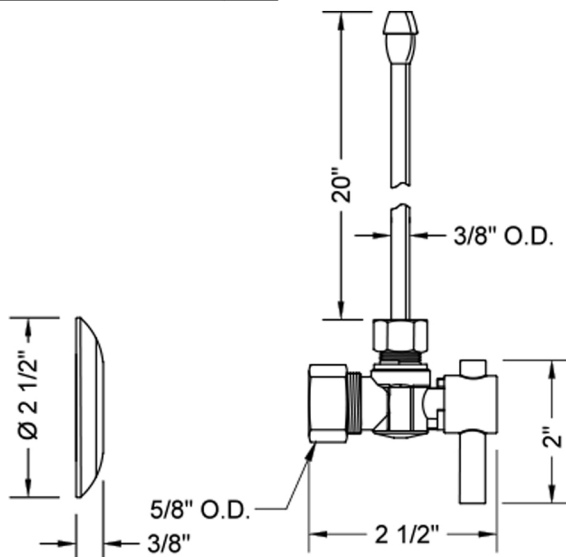

Quarter Turn Angle Pattern 5/8" O.D. Compression (Fits 1/2" Copper) x 3/8" O.D. Faucet Supply Kit with Contempo Lever Handle, 20" Supply Tubes, Escutcheons
Model #: 621-2-62-

FEATURES:

- Complete Faucet Supply Kit
- Kit contains:
 - (2) Quarter Turn Angle Pattern 5/8" O.D. Compression (Fits 1/2" Copper) x 3/8" O.D. Supply Valve with Contempo Lever Handle P/N 621-2
 - (2) 20" Copper Supply Tubes P/N 662
 - (2) Escutcheons P/N 7463

SPECIFICATION DRAWING:

COMPONENTS		
DESCRIPTION	QTY:	
ANGLE VALVE - CONTEMPO LEVER HANDLE	2	
20" x 3/8" O.D. SUPPLY TUBE	2	
ESCUTCHEON	2	

AVAILABLE HANDLES: