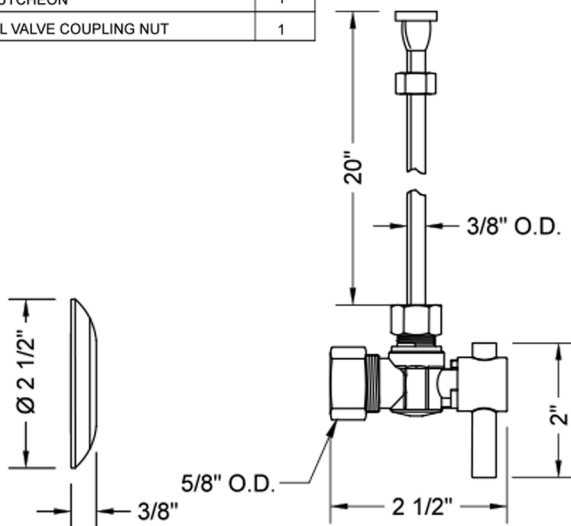

Quarter Turn Angle Pattern 5/8" O.D. Compression (Fits 1/2" Copper) x 3/8" O.D. Toilet Supply Kit Contempo Lever Handle, 20" Supply Tube, Escutcheon
Model #: 621-2-72-

FEATURES:

- Complete Toilet Supply Kit
- Kit contains:
 - (1) Quarter Turn Angle Pattern 5/8" O.D. Compression (Fits 1/2" Copper) x 3/8" O.D. Supply Valve with Contempo Lever Handle P/N 621-2
 - (1) 20" Copper Supply Tube P/N 772
 - (1) Escutcheon P/N 7463

SPECIFICATION DRAWING:

| COMPONENTS | |
|-------------------------------------|------|
| DESCRIPTION | QTY: |
| ANGLE VALVE - CONTEMPO LEVER HANDLE | 1 |
| 20" X 3/8" O.D. SUPPLY TUBE | 1 |
| ESCUTCHEON | 1 |
| PLASTIC FILL VALVE COUPLING NUT | 1 |