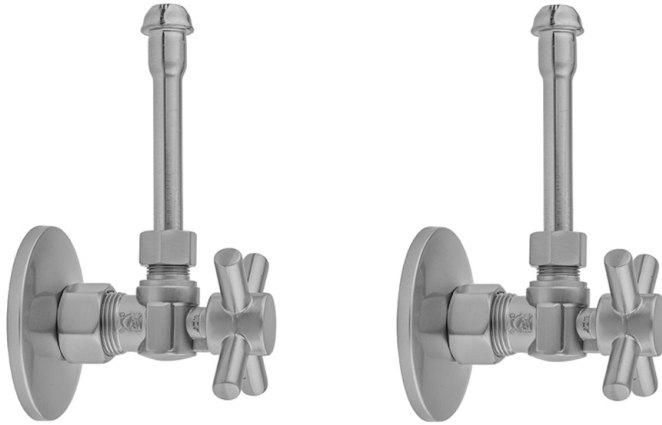

Quarter Turn Angle Pattern 5/8" O.D. Compression (Fits 1/2" Copper)
 x 3/8" O.D. Faucet Supply Kit with Contempo Cross Handle, 20"
 Supply Tubes, Escutcheons
 Model #: 621-4-62-

FEATURES:

- Complete Faucet Supply Kit
- Kit contains:
 - (2) Quarter Turn Angle Pattern 5/8" O.D. Compression (Fits 1/2" Copper) x 3/8" O.D. Supply Valve with Contempo Cross Handle P/N 621-4
 - (2) 20" Copper Supply Tubes P/N 662
 - (2) Escutcheons P/N 7463

AVAILABLE FINISHES:

Polished Chrome (PCH)	Satin Chrome (SC)	Bronze Umber (BU)
Satin Nickel (SN)	Pewter (PEW)	Caramel Bronze (CB)
Polished Nickel (PN)	Antique Brass (AB)	Antique Copper (ACU)
Oil-Rubbed Bronze (ORB)	Polished Brass (PB)	Polished Copper (PCU)
Vintage Bronze (VB)	Satin Brass (SB)	Matte Black (MBK)
Satin Gold (SG)	Polished Gold (PG)	Black Nickel (BKN)
White (WH)	Unlacquered Brass (ULB)	Satin Cooper (SCU)
Almond (ALD)	Amber (AMB)	Azure Blue (AZB)
Coral (COR)	Mint Green (GRN)	Stone Grey (GRY)
Lilac (LAC)	Light Blue (LBL)	Limon (LIM)
Plum (PLM)	Pink (PNK)	Red (RED)
Graphite (GPH)	Aged Unlacquered Brass (AUB)	

SPECIFICATION DRAWING:

COMPONENTS	
DESCRIPTION	QTY:
ANGLE VALVE - CONTEMPO CROSS HANDLE	2
20" x 3/8" O.D. SUPPLY TUBE	2
ESCUTCHEON	2

AVAILABLE HANDLES: