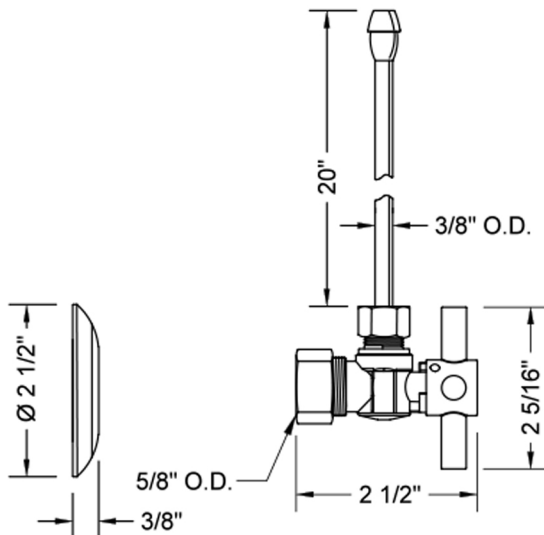

Quarter Turn Angle Pattern 5/8" O.D. Compression (Fits 1/2" Copper)
 x 3/8" O.D. Faucet Supply Kit with Contempo Cross Handle, 20"
 Supply Tubes, Escutcheons
 Model #: 621-4-62-

FEATURES:

- Complete Faucet Supply Kit
- Kit contains:
 - (2) Quarter Turn Angle Pattern 5/8" O.D. Compression (Fits 1/2" Copper) x 3/8" O.D. Supply Valve with Contempo Cross Handle P/N 621-4
 - (2) 20" Copper Supply Tubes P/N 662
 - (2) Escutcheons P/N 7463

SPECIFICATION DRAWING:

COMPONENTS	
DESCRIPTION	QTY:
ANGLE VALVE - CONTEMPO CROSS HANDLE	2
20" x 3/8" O.D. SUPPLY TUBE	2
ESCUTCHEON	2

AVAILABLE HANDLES: